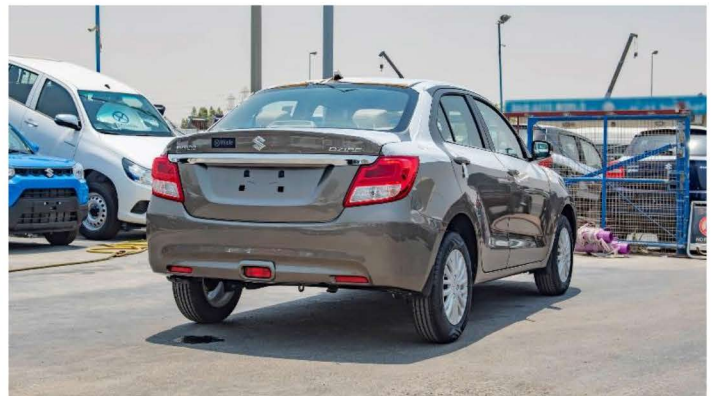

- @MileleMotors
- @MileleCorp
- @MileleMotors
- @MileleCorp
- @MileleCorp