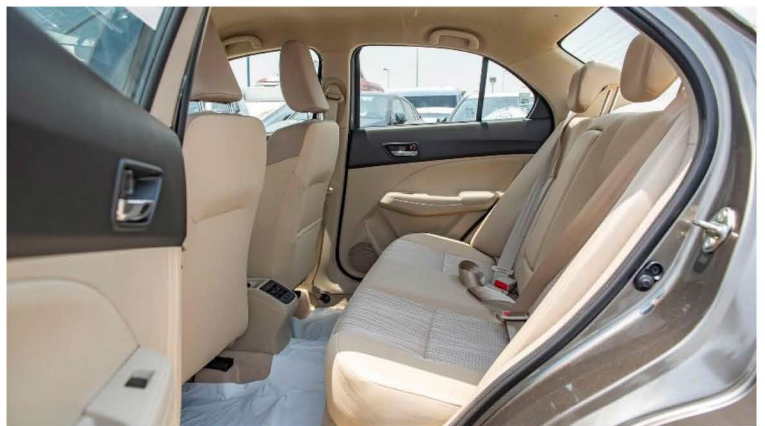

- @MileleMotors
- @MileleCorp
- @MileleMotors
- @MileleCorp
- @MileleCorp