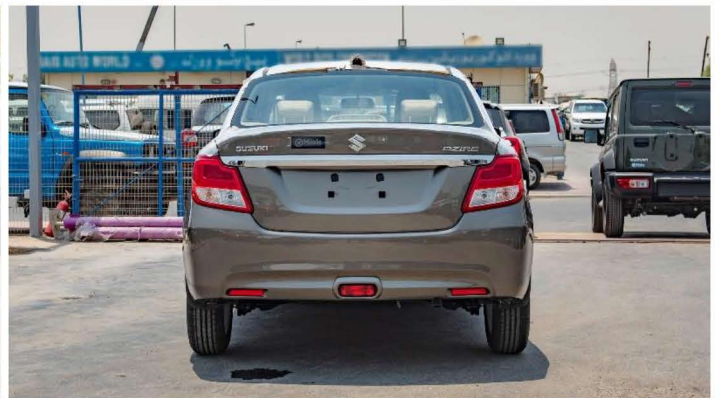

- @MileleMotors
- @MileleCorp
- @MileleMotors
- @MileleCorp
- @MileleCorp