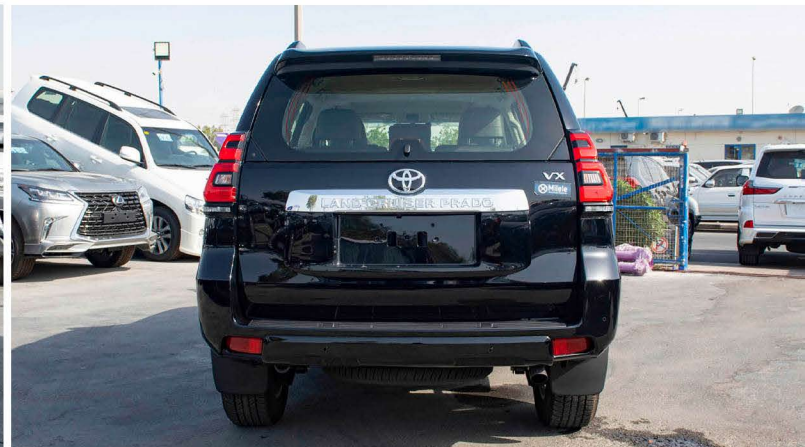

/MileleMotors

@MileleMotors

MileleMotors

@MileleMotors

MileleMotors
Procuring, Sourcing, & Stocking Motor Vehicles.

Head office

P.O.Box : 6339

AF - 07, Block A, Samari Retail

Ras Al Khor 3, Dubai - UAE

Tel: +971 50 4996459

Mail: info@milelemotors.com

(LHD) TOYOTA PRADO VX 2.8D MY2021