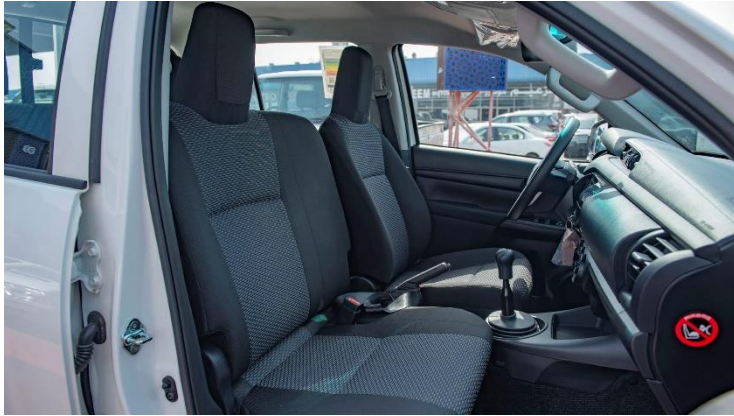

@MileleMotors
 @MileleCorp
 @MileleMotors
 @MileleCorp
 @MileleCorp

Head office
P.O.Box 6339
AF - 07, Block A, Samari retail
Ras Al Khor3, Dubai - UAE
Tel: + 917504996459
Mail: info@milele.com