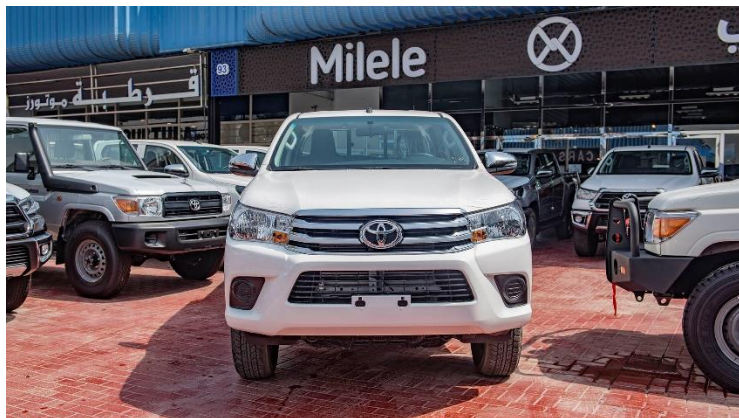

Head office
P.O.Box 6339
AF - 07, Block A, Samari retail
Ras Al Khor3, Dubai - UAE
Tel: + 917504996459
Mail: info@milele.com