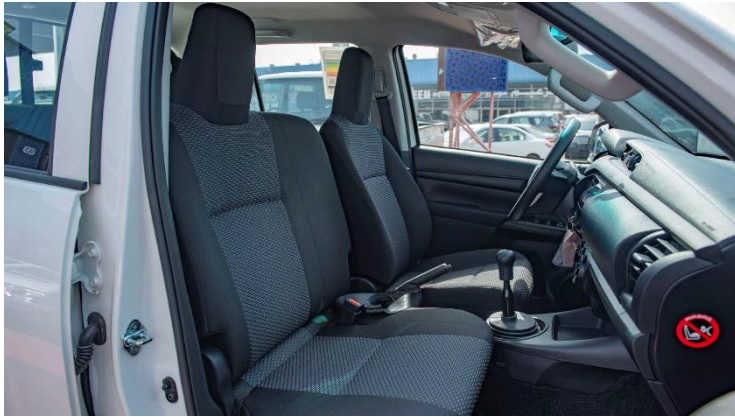

- /MileleMotors
- @MileleMotors
- MileleMotors
- @MileleMotors

Head office
P.O.Box : 6339
AF - 07, Block A, Samari Retail
Ras Al Khor 3, Dubai - UAE
Tel: +971 50 4996459
Mail: info@milelemotors.com