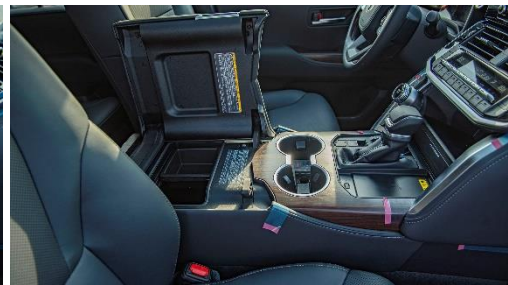

- @MileleMotors
- @MileleCorp
- @MileleMotors
- @MileleCorp
- @MileleCorp

Head office
P.O.Box 6339
AF - 07, Block A, Samari retail
Ras Al Khor3, Dubai - UAE
Tel: + 917504996459
Mail: info@milele.com