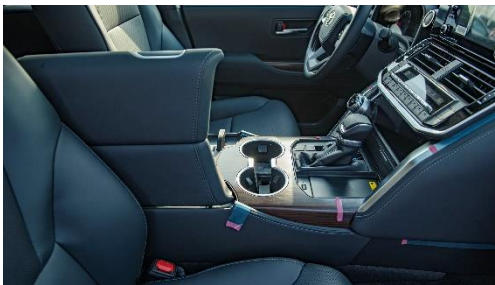

- @MileleMotors
- @MileleCorp
- @MileleMotors
- @MileleCorp
- @MileleCorp

Head office
P.O.Box 6339
AF - 07, Block A, Samari retail
Ras Al Khor3, Dubai - UAE
Tel: + 917504996459
Mail: info@milele.com