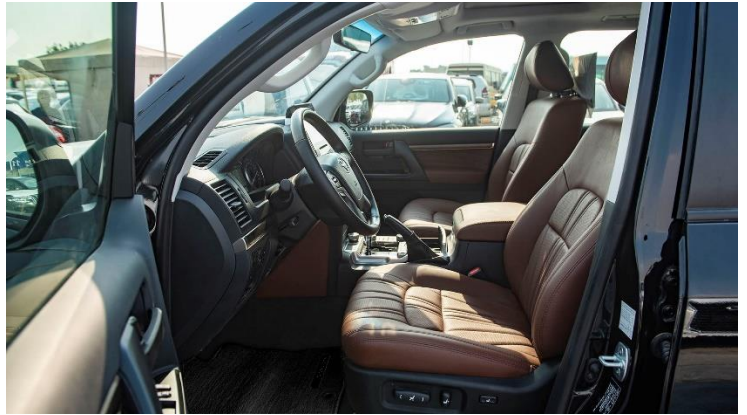

- @MileleMotors
- @MileleCorp
- @MileleMotors
- @MileleCorp
- @MileleCorp