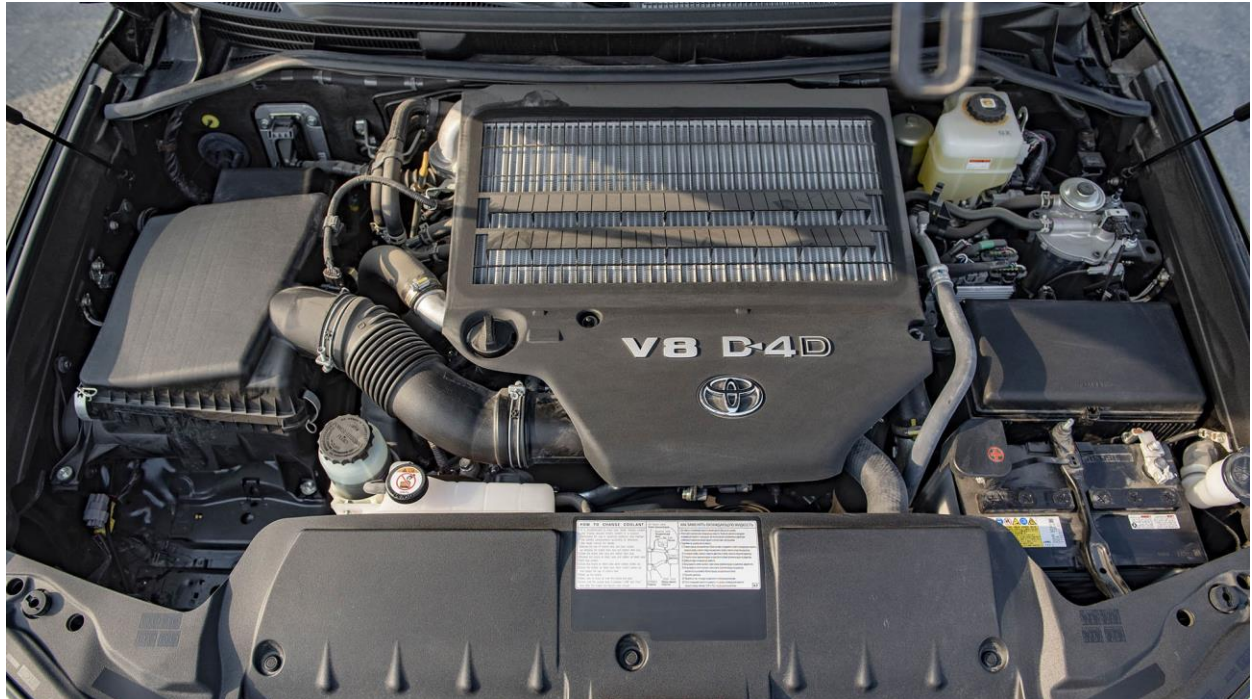

- @MileleMotors
- @MileleCorp
- @MileleMotors
- @MileleCorp
- @MileleCorp

Head office
P.O.Box 6339
AF - 07, Block A, Samari retail
Ras Al Khor3, Dubai - UAE
Tel: + 917504996459
Mail: info@milele.com