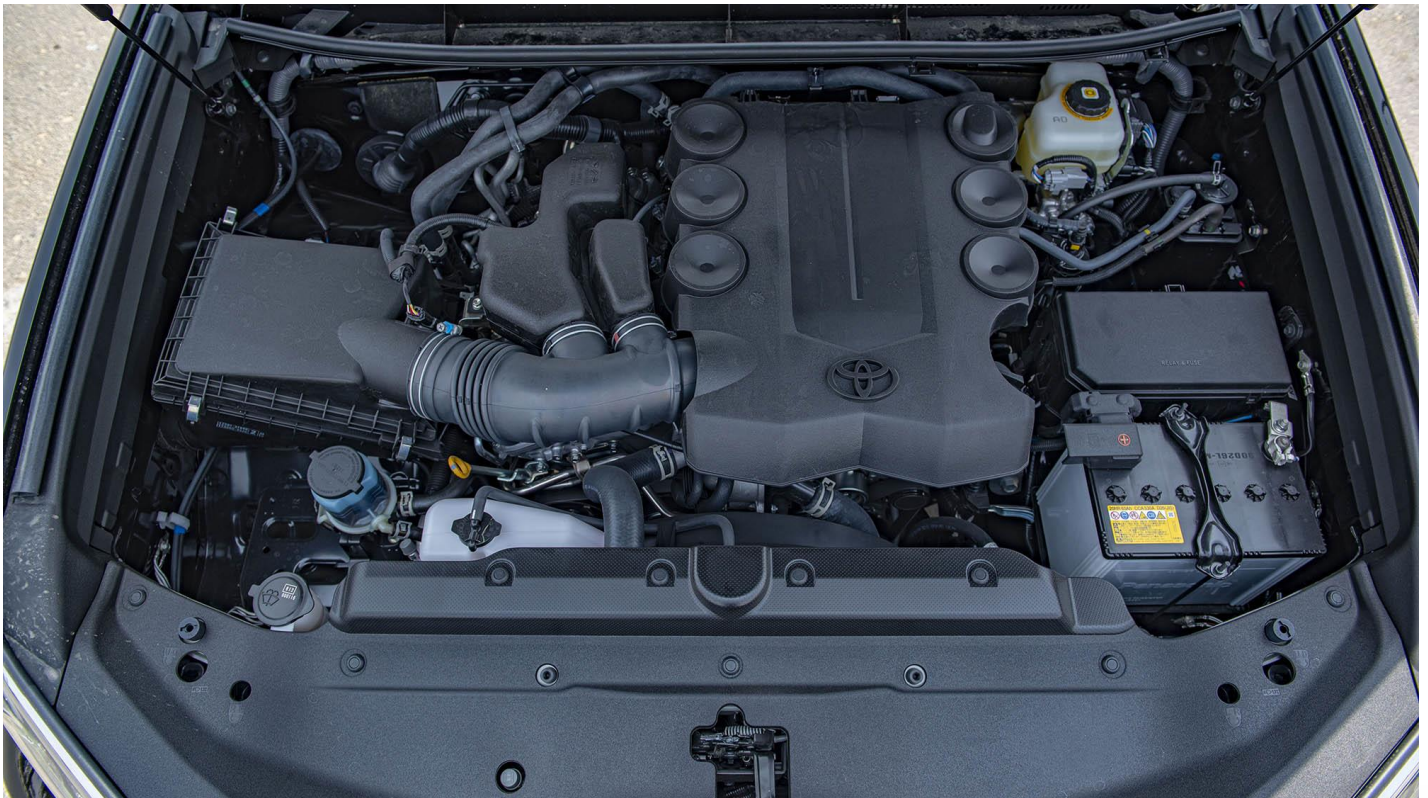

- @MileleMotors
- @MileleCorp
- @MileleMotors
- @MileleCorp
- @MileleCorp

Head office
P.O.Box 6339
AF - 07, Block A, Samari retail
Ras Al Khor3, Dubai - UAE
Tel: + 917504996459
Mail: info@milele.com