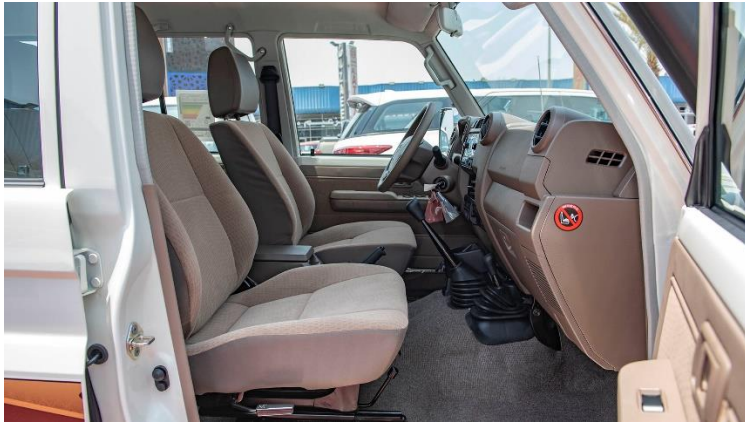

- @MileleMotors
- @MileleCorp
- @MileleMotors
- @MileleCorp
- @MileleCorp

Head office
P.O.Box 6339
AF - 07, Block A, Samari retail
Ras Al Khor3, Dubai - UAE
Tel: + 917504996459
Mail: info@milele.com