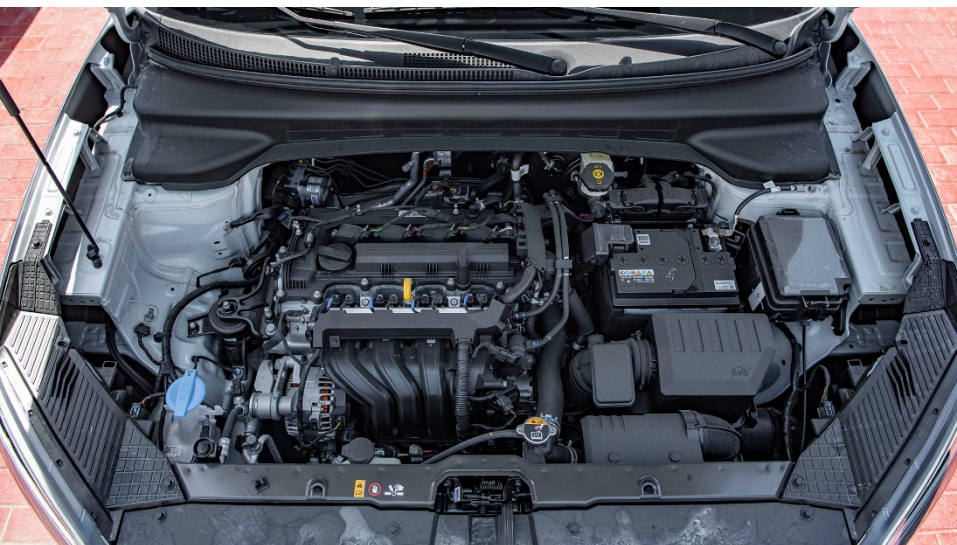

- @MileleMotors
- @MileleCorp
- @MileleMotors
- @MileleCorp
- @MileleCorp