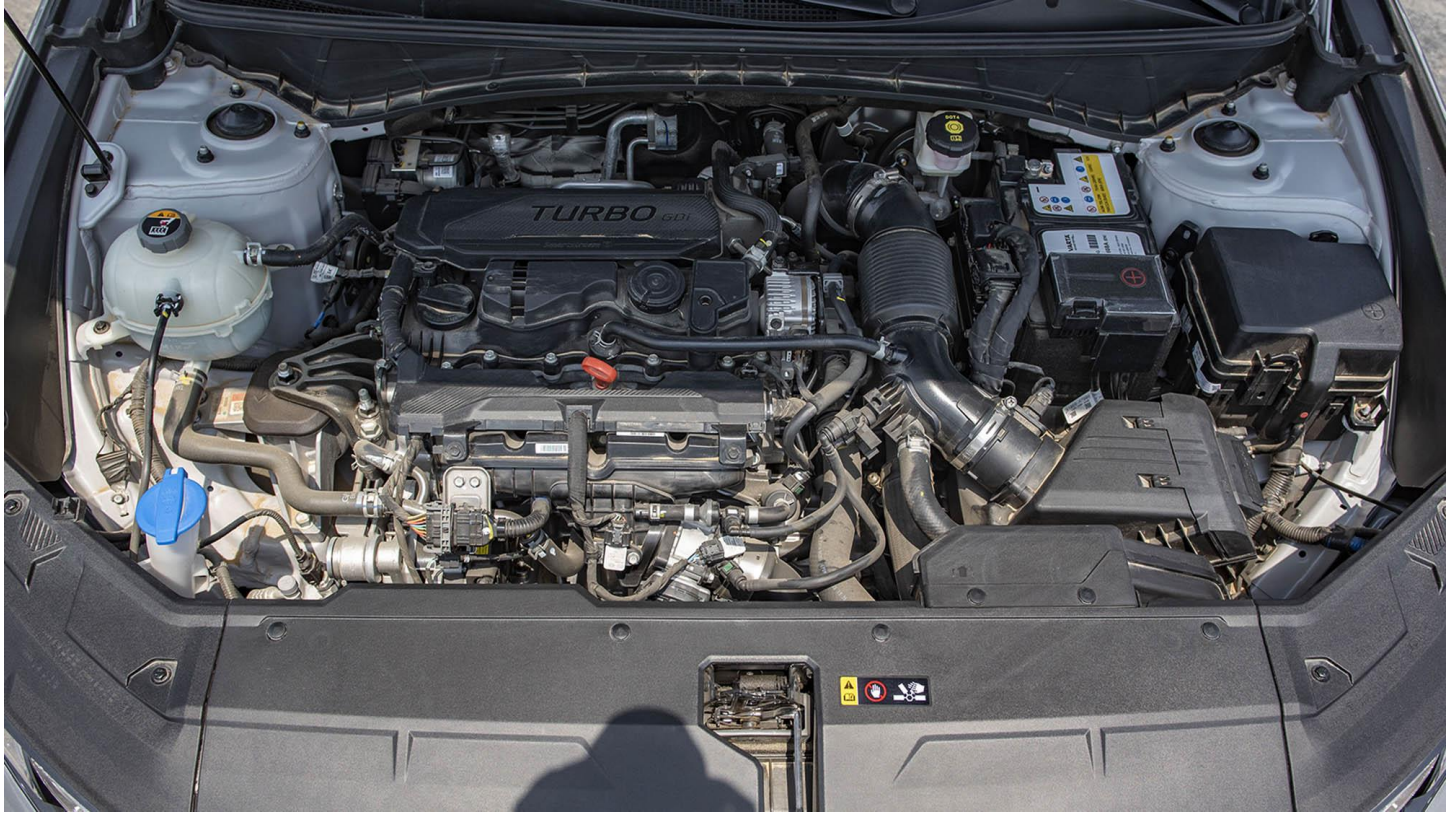

- @MileleMotors
- @MileleCorp
- @MileleMotors
- @MileleCorp
- @MileleCorp

Head office
P.O.Box 6339
AF - 07, Block A, Samari retail
Ras Al Khor3, Dubai - UAE
Tel: + 917504996459
Mail: info@milele.com