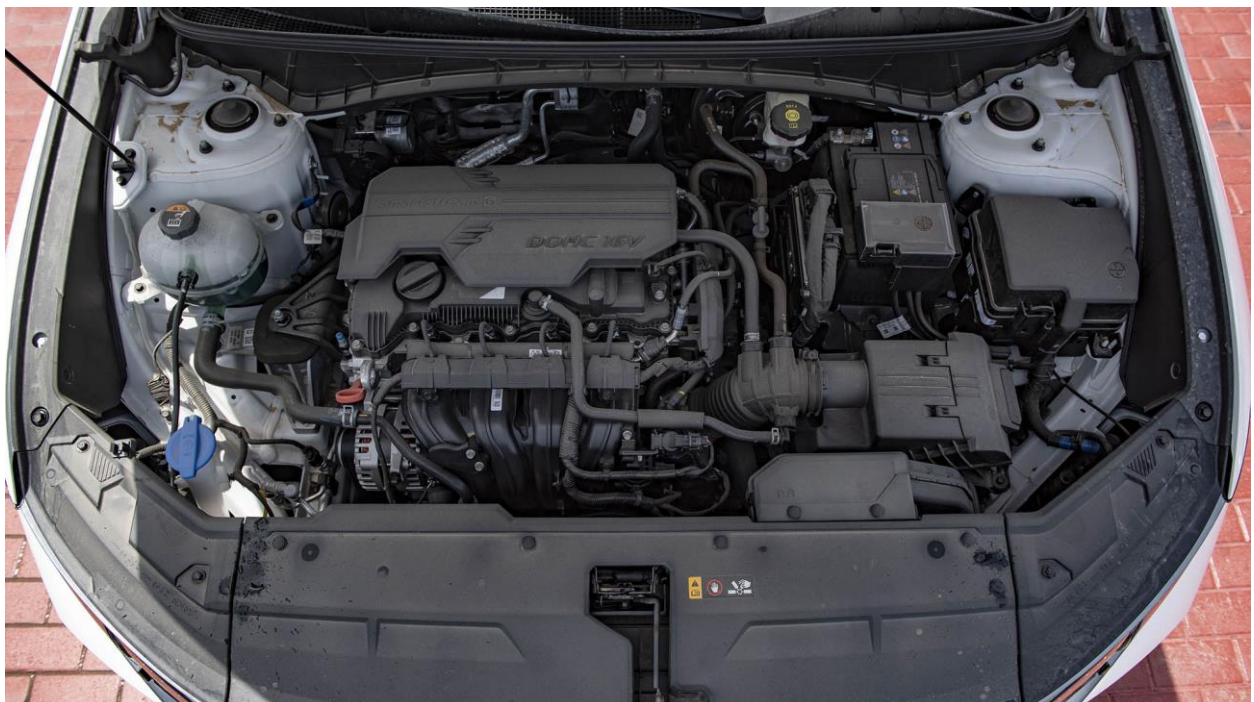

- @MileleMotors
- @MileleCorp
- @MileleMotors
- @MileleCorp
- @MileleCorp

Head office
P.O.Box 6339
AF - 07, Block A, Samari retail
Ras Al Khor3, Dubai - UAE
Tel: + 917504996459
Mail: info@milele.com