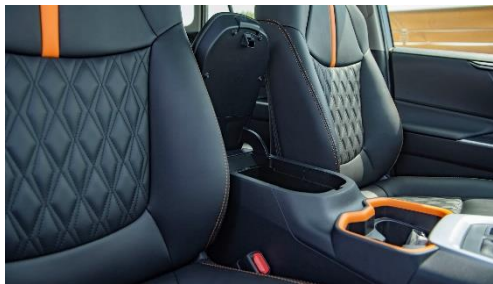

- @MileleMotors
- @MileleCorp
- @MileleMotors
- @MileleCorp
- @MileleCorp

Head office
P.O.Box 6339
AF - 07, Block A, Samari retail
Ras Al Khor3, Dubai - UAE
Tel: + 917504996459
Mail: info@milele.com