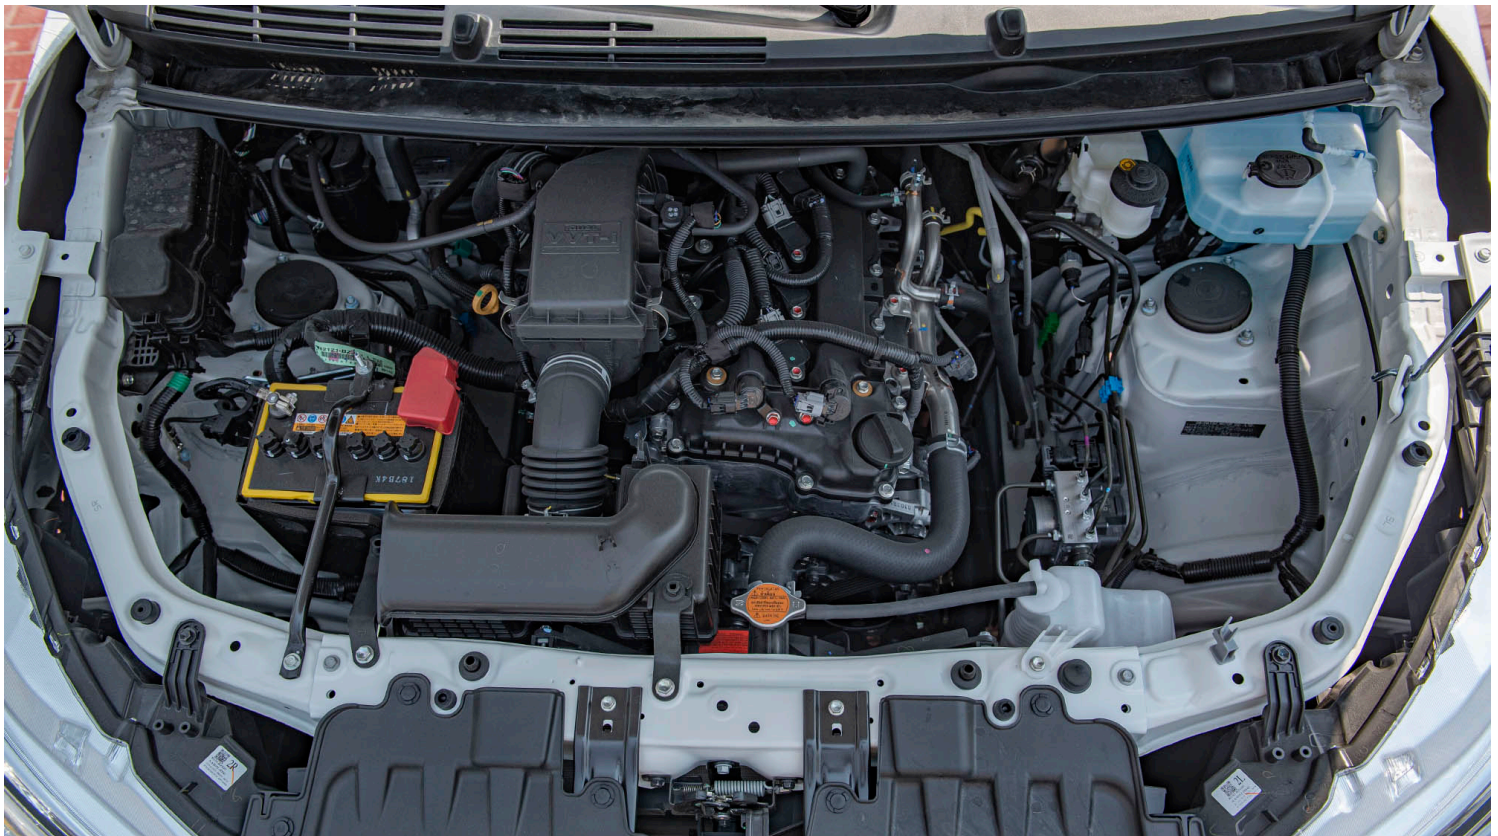

- @MileleMotors
- @MileleCorp
- @MileleMotors
- @MileleCorp
- @MileleCorp