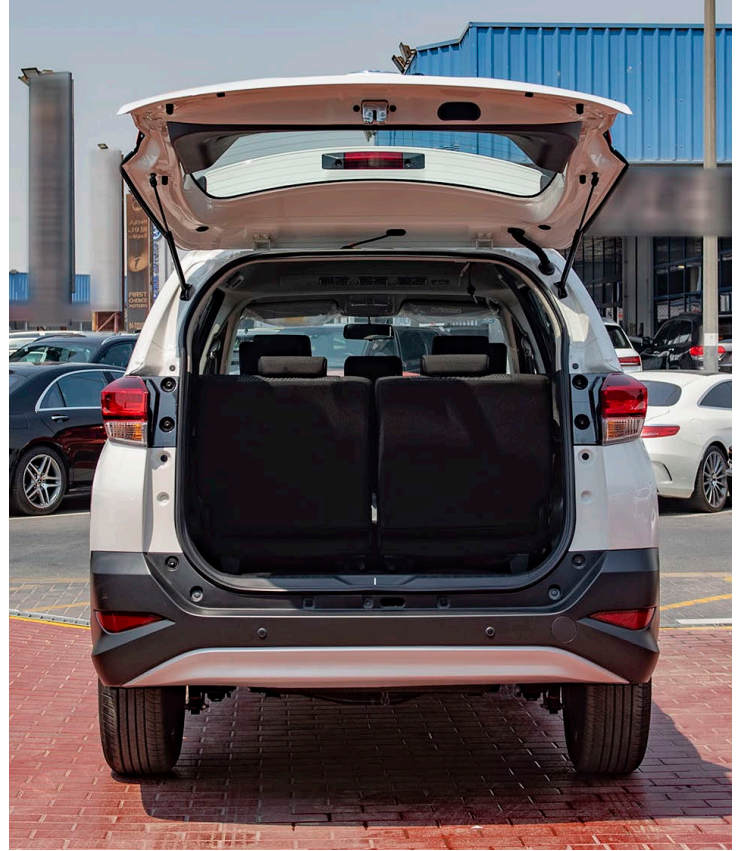

- @MileleMotors
- @MileleCorp
- @MileleMotors
- @MileleCorp
- @MileleCorp