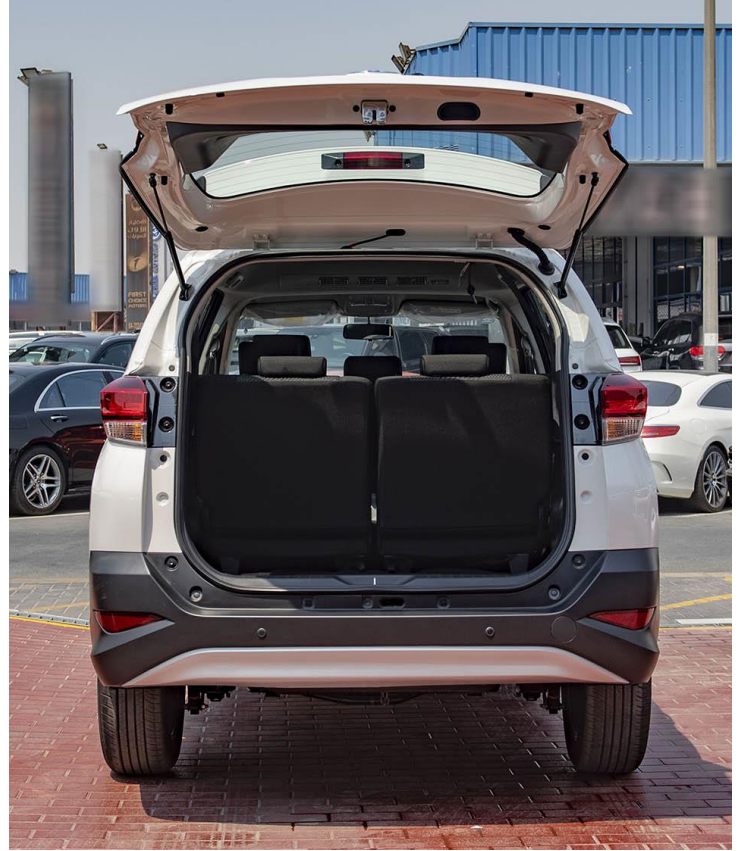

- @MileleMotors
- @MileleCorp
- @MileleMotors
- @MileleCorp
- @MileleCorp