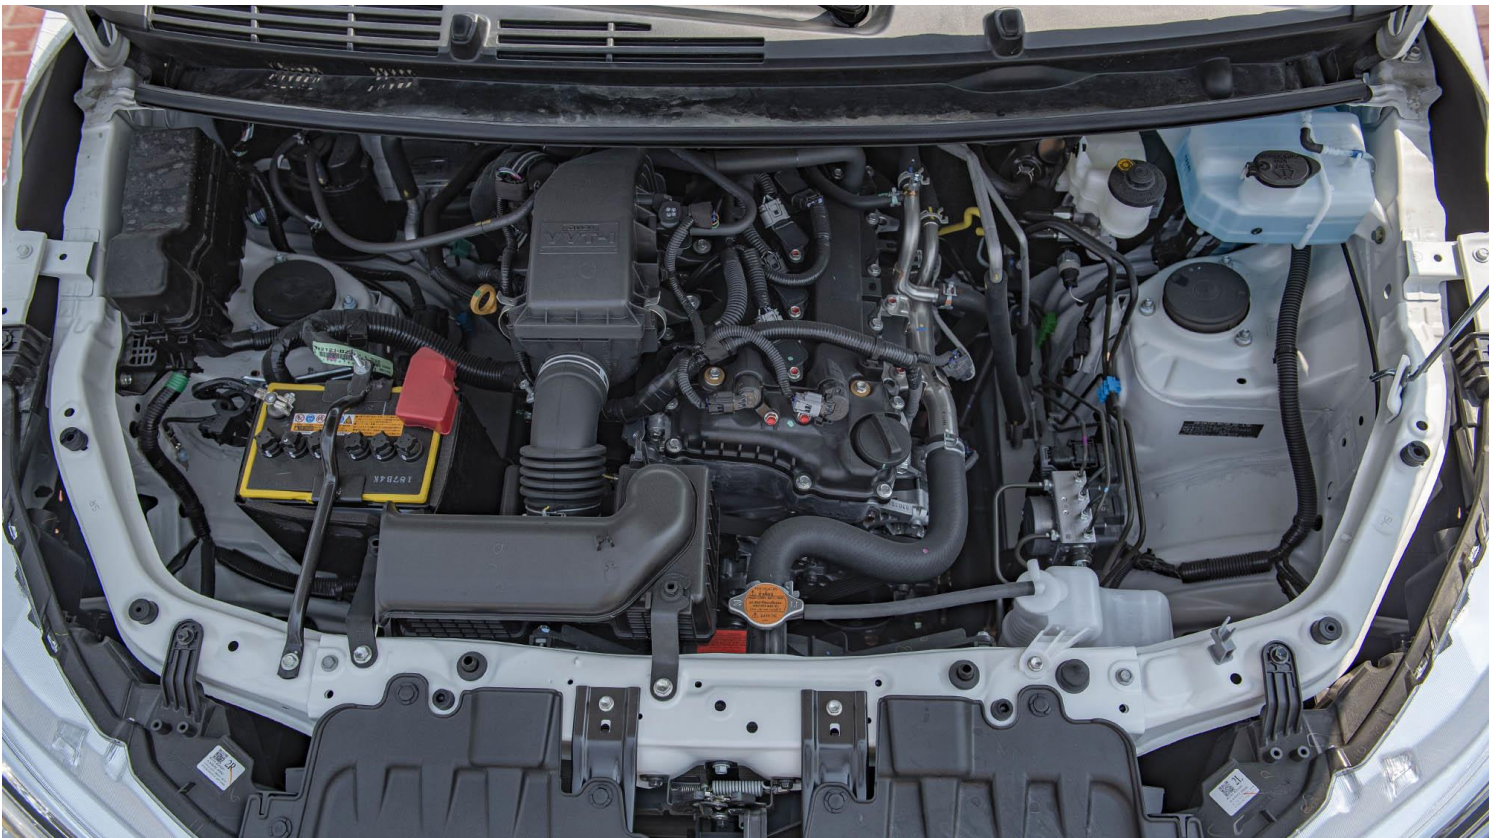

- @MileleMotors
- @MileleCorp
- @MileleMotors
- @MileleCorp
- @MileleCorp