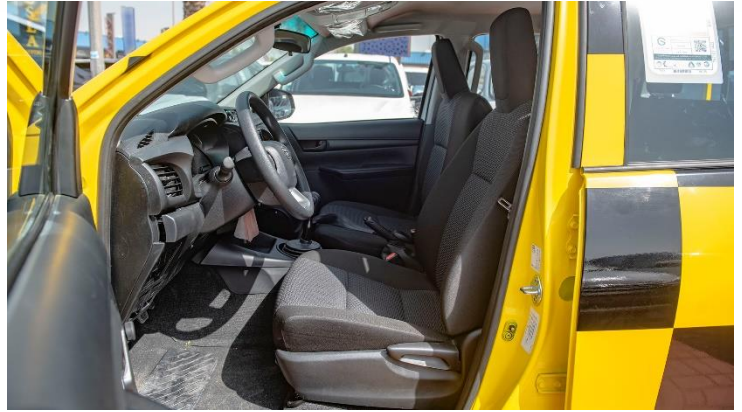

- @MileleMotors
- @MileleCorp
- @MileleMotors
- @MileleCorp
- @MileleCorp

Head office
P.O.Box 6339
AF - 07, Block A, Samari retail
Ras Al Khor3, Dubai - UAE
Tel: + 917504996459
Mail: info@milele.com