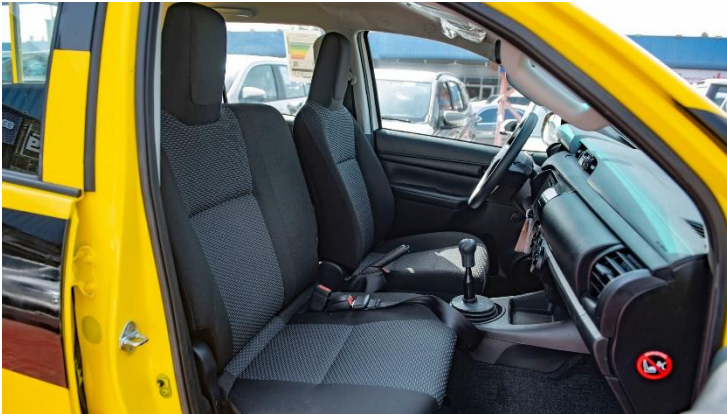

- @MileleMotors
- @MileleCorp
- @MileleMotors
- @MileleCorp
- @MileleCorp

Head office
P.O.Box 6339
AF - 07, Block A, Samari retail
Ras Al Khor3, Dubai - UAE
Tel: + 917504996459
Mail: info@milele.com