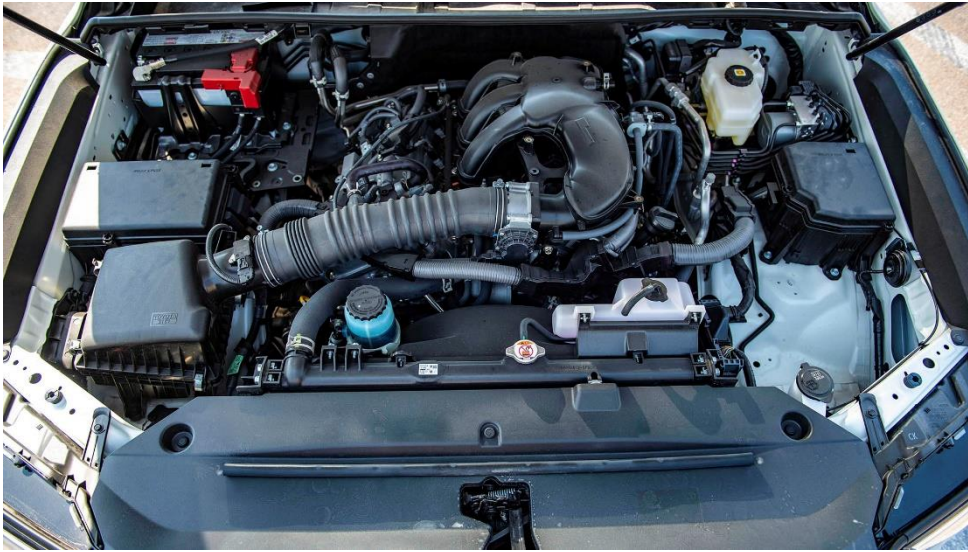

- @MileleMotors
- @MileleCorp
- @MileleMotors
- @MileleCorp
- @MileleCorp

Head office
P.O.Box 6339
AF - 07, Block A, Samari retail
Ras Al Khor3, Dubai - UAE
Tel: + 917504996459
Mail: info@milele.com