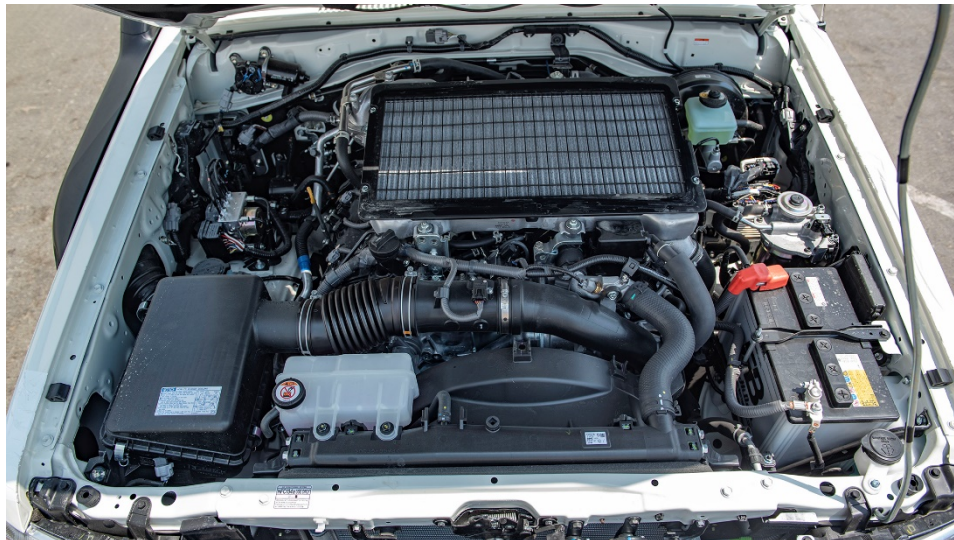

Head office
P.O.Box 6339
AF - 07, Block A, Samari retail
Ras Al Khor3, Dubai - UAE
Tel: + 917504996459
Mail: info@milele.com