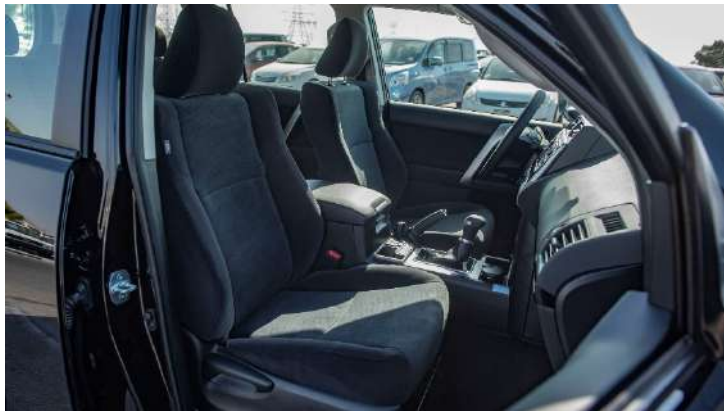

- @MileleMotors
- @MileleCorp
- @MileleMotors
- @MileleCorp
- @MileleCorp