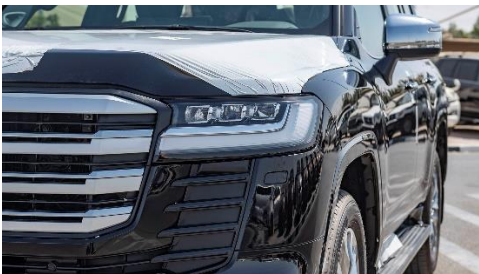

- @MileleMotors
- @MileleCorp
- @MileleMotors
- @MileleCorp
- @MileleCorp