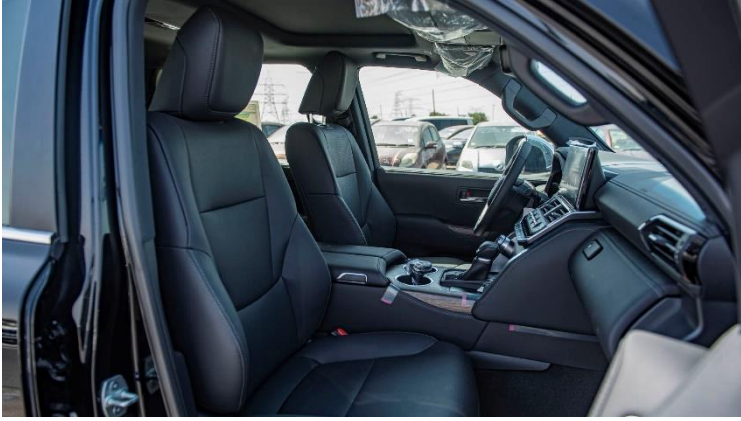

- @MileleMotors
- @MileleCorp
- @MileleMotors
- @MileleCorp
- @MileleCorp