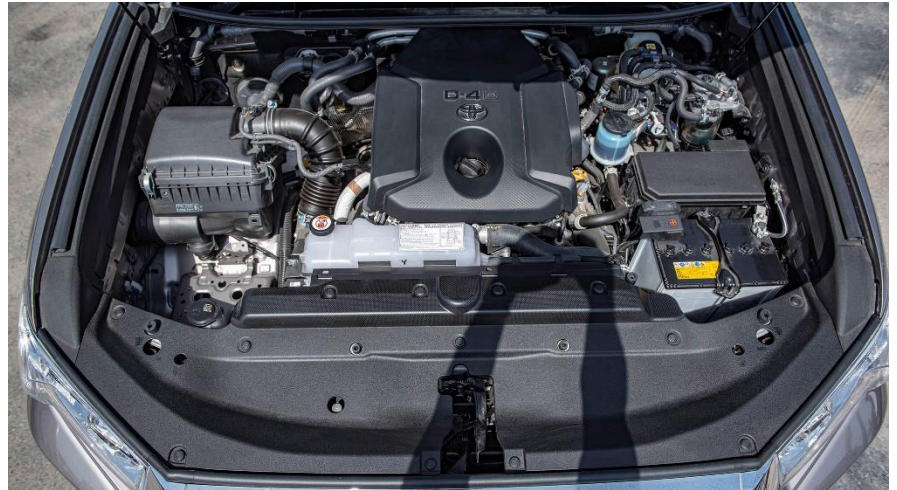

- @MileleMotors
- @MileleCorp
- @MileleMotors
- @MileleCorp
- @MileleCorp

Head office
P.O.Box 6339
AF - 07, Block A, Samari retail
Ras Al Khor3, Dubai - UAE
Tel: + 917504996459
Mail: info@milele.com