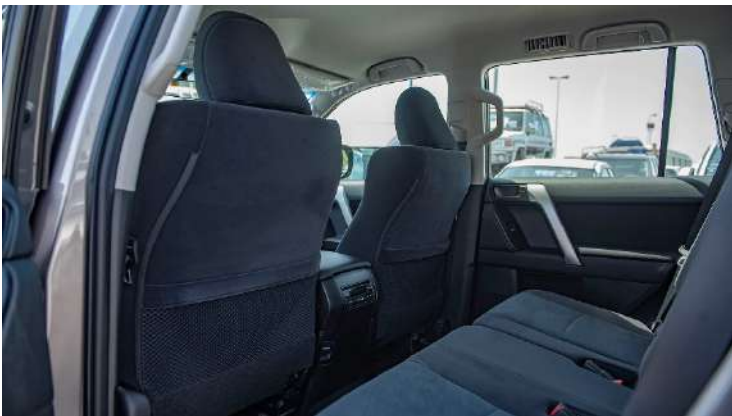

- @MileleMotors
- @MileleCorp
- @MileleMotors
- @MileleCorp
- @MileleCorp

Head office
P.O.Box 6339
AF - 07, Block A, Samari retail
Ras Al Khor3, Dubai - UAE
Tel: + 917504996459
Mail: info@milele.com