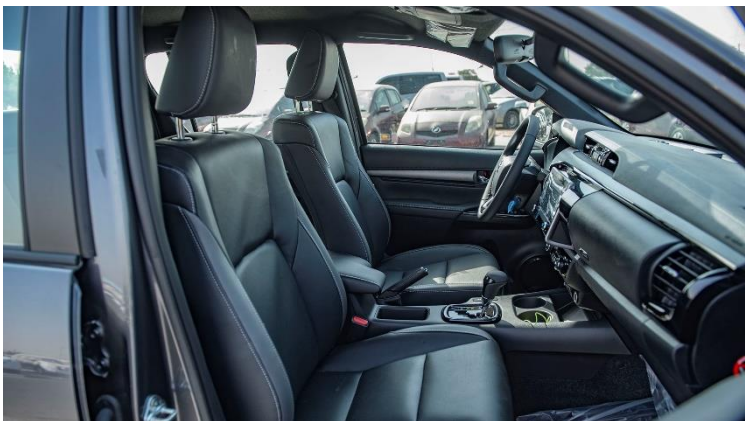

- @MileleMotors
- @MileleCorp
- @MileleMotors
- @MileleCorp
- @MileleCorp

Head office
P.O.Box 6339
AF - 07, Block A, Samari retail
Ras Al Khor3, Dubai - UAE
Tel: + 917504996459
Mail: info@milele.com