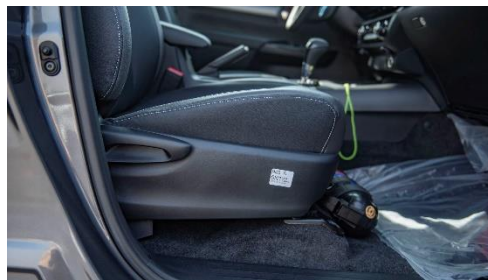

- @MileleMotors
- @MileleCorp
- @MileleMotors
- @MileleCorp
- @MileleCorp

Head office
P.O.Box 6339
AF - 07, Block A, Samari retail
Ras Al Khor3, Dubai - UAE
Tel: + 917504996459
Mail: info@milele.com