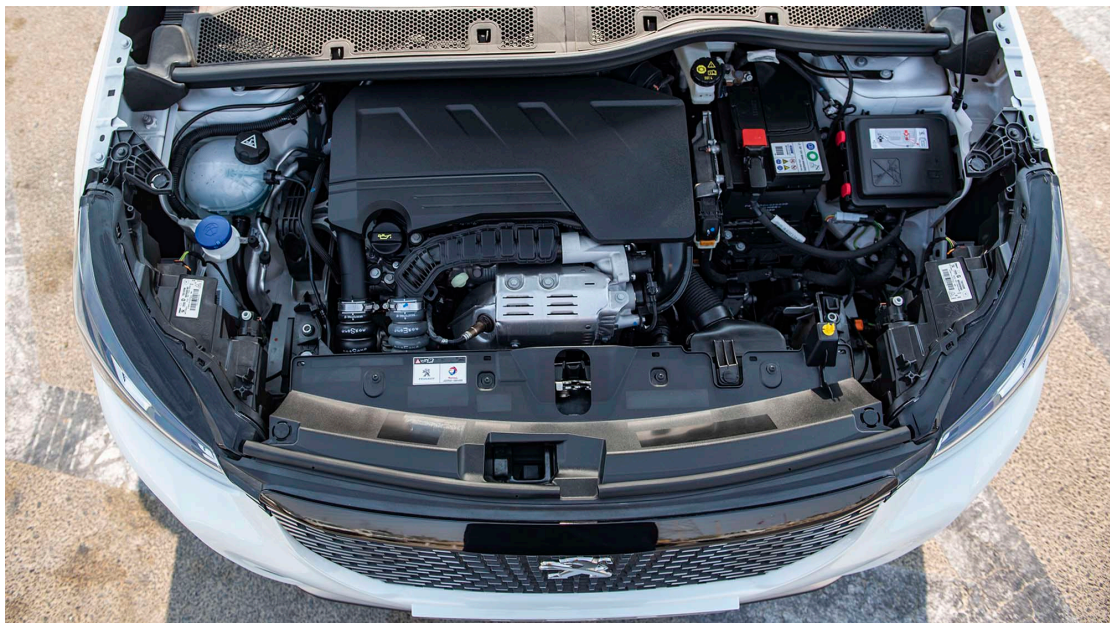

- @MileleMotors
- @MileleCorp
- @MileleMotors
- @MileleCorp
- @MileleCorp