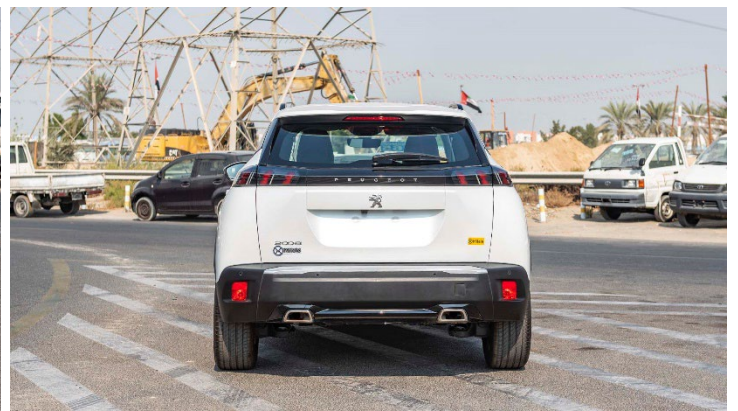

- @MileleMotors
- @MileleCorp
- @MileleMotors
- @MileleCorp
- @MileleCorp