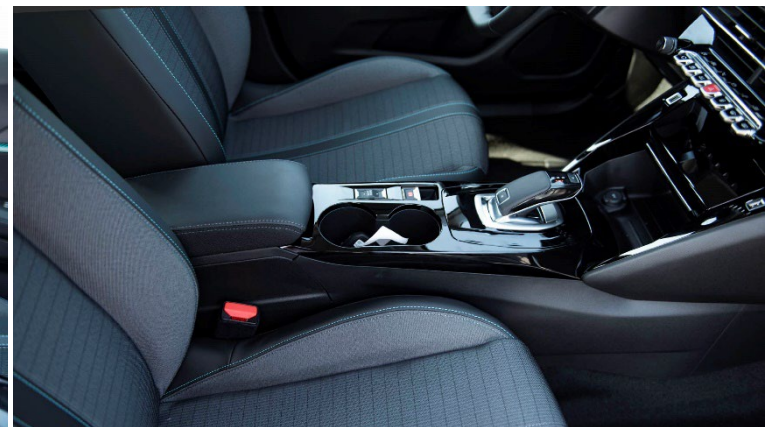

- @MileleMotors
- @MileleCorp
- @MileleMotors
- @MileleCorp
- @MileleCorp

Head office
P.O.Box 6339
AF - 07, Block A, Samari retail
Ras Al Khor3, Dubai - UAE
Tel: + 917504996459
Mail: info@milele.com