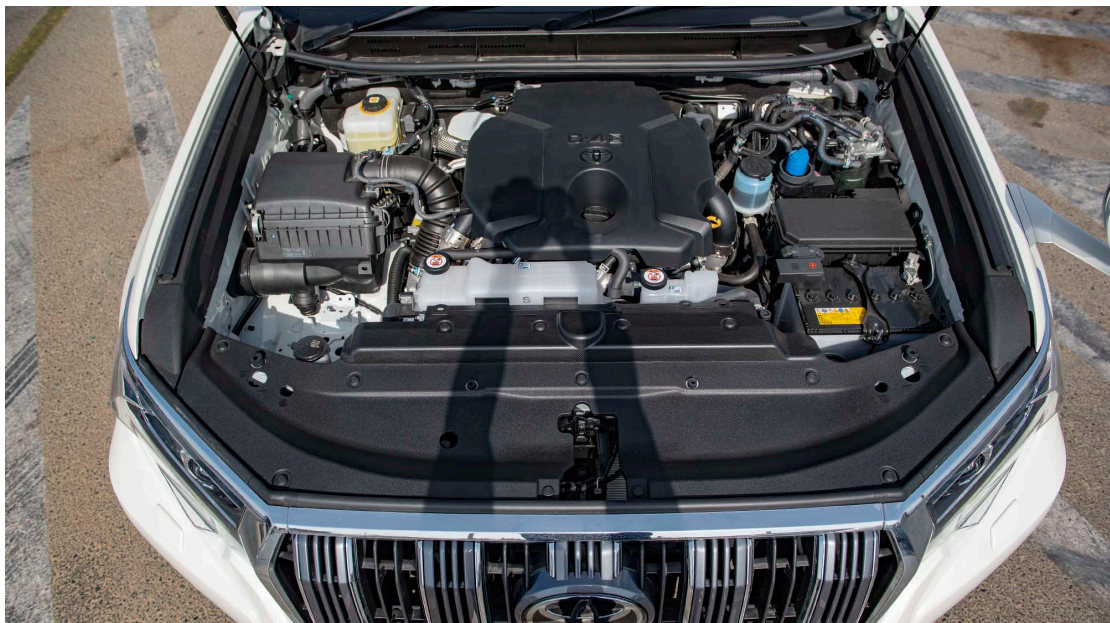

- @MileleMotors
- @MileleCorp
- @MileleMotors
- @MileleCorp
- @MileleCorp