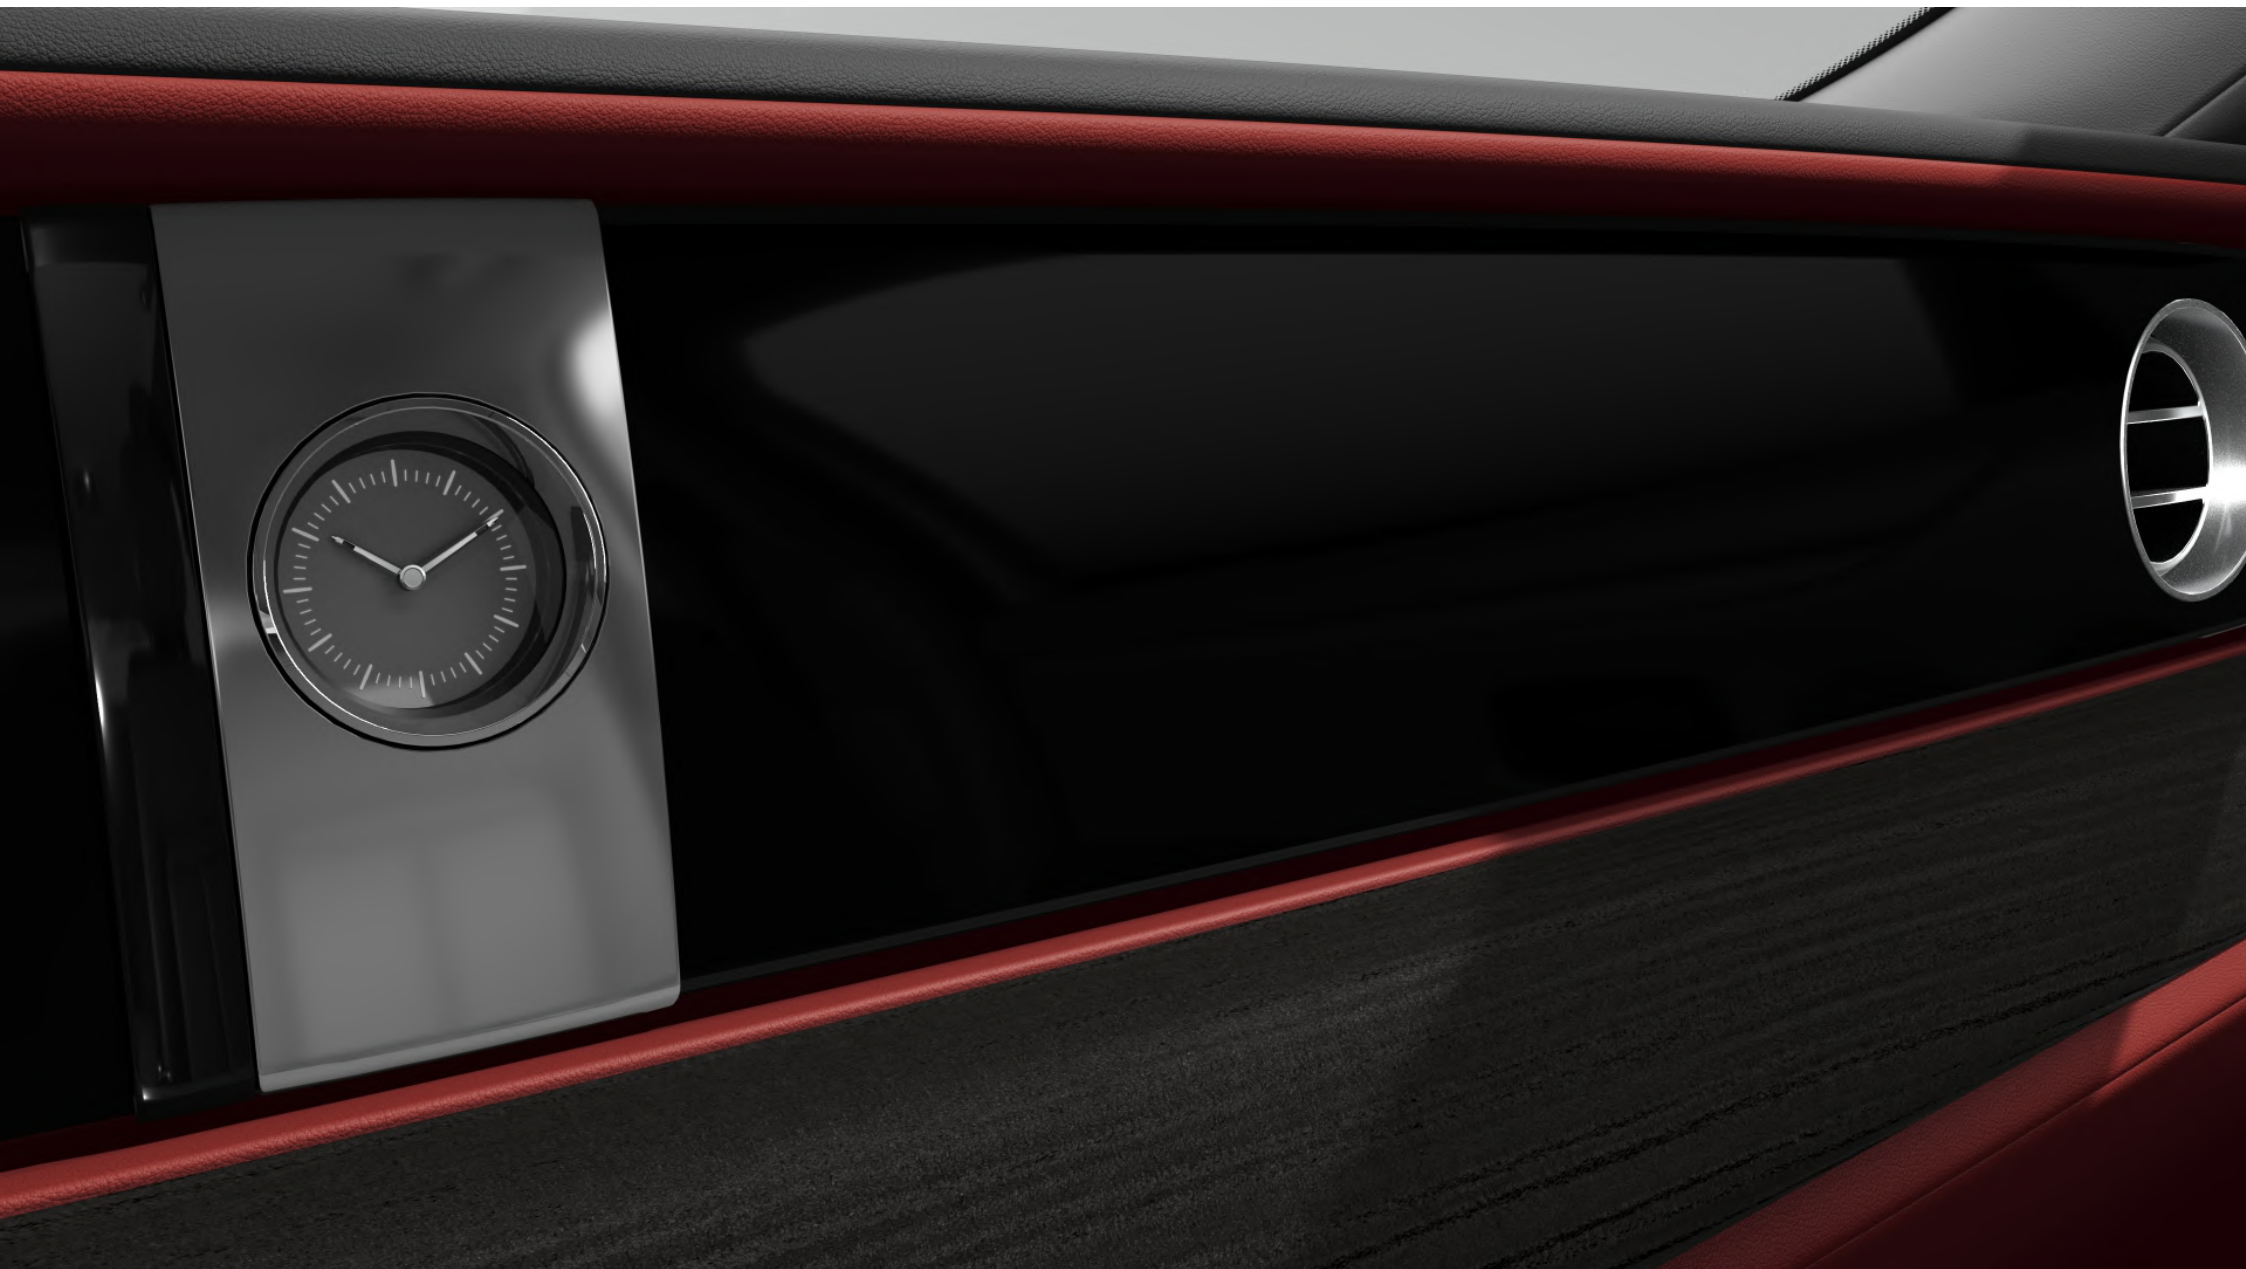

YOUR ROLLS-ROYCE

ROLLS-ROYCE  
MOTOR CARS

<b>Model</b>		Seat Valance & Seat Backs (Colour: HR-Hotspur Red)	LMD	Extended Leather Headliner	RAE
Ghost RoW		Seat Gussets (Colour: HR-Hotspur Red)	LMF	Shooting Star Headliner	RRS
RU		Main Door (Colour: HR-Hotspur Red)	LMK	Open Pore Blackwood	RUU
06/09/2021		Inner Door Pockets (Colour: R1-Black)	LML	Immersive Seating with Centre Console	ZOG
<b>Exterior Style</b>		Door Pannier Surround (Colour: R1-Black)	LMN	Fixed Rear Seat Middle Console	RSF
Main Exterior Colour (Colour: R32-Black Diamond)	LE1	Centre Console (Colour: HR-Hotspur Red)	LMP	Individual Seat Configuration	460
Wheel Centres Matched to Wheel	LFC	Armrests, Lids & Pockets (Colour: R1-Black)	LMQ	Rear Massage Seats	4T6
21" Twin Spoke Part Polished Wheels	RGD	IP Lower (Colour: HR-Hotspur Red)	LMS	<b>Interior Options</b>	
No Coachline	Z9A	IP Top (Colour: R1-Black)	LMT	Tyre Pressure Monitor	2VB
<b>Exterior Options</b>		IP Inner (Colour: HR-Hotspur Red)	LMU	Universal Garage Door Opener	319
Chrome Plated Visible Exhausts	RM3	Pillar Trims (Colour: R1-Black)	LMW	Comfort Entry System	322
Illuminated Grille	RSL	Headlining, Sunvisors & Grab Handles (Colour: R1-Black)	LMX	Effortless Doors	3CD
Standard Spirit of Ecstasy	Z9C	Rear Parcel Tray (Colour: R1-Black)	LMY	Driving Assistant	5AS
<b>Interior Style</b>		Rear Parcel Tray Surround (Colour: R1-Black)	LMZ	Blu-ray code C (RUS, CHN, IND, Asia)	6BC
Primary Interior Colour (Colour: R1-Black)	LL1	Front Ventilated Seats	453	Rear Theatre Configuration	6FR
Secondary Interior Colour (Colour: HR-Hotspur Red)	LL2	Rear Ventilated Seats	454	Telephony with wireless charging	6NW
Door Upper (Colour: R1-Black)	LM0	Front Massage Seats	4T7	Language version Russian	6UD
Door Pocket / Pannier (Colour: R1-Black)	LM1	RR Monogram to all Headrests (Colour: R1-Black)	LAN	Russian / On-Board Documentation	891
Seatbelts (Colour: TU-Slate)	LM8	Contrast Seat Piping (Colour: R1-Black)	LAP	Rolls-Royce Bespoke Audio	RPE
Carpet & Floor mats (Colour: R1-Black)	LM9	Coloured Stitching (Colour: R1-Black)	LAS	Driver Assistance Systems	Z02
Seat Main Body (Colour: HR-Hotspur Red)	LMA	Bespoke Interior - Module Editing	LLE	Active Cruise Control	5DF
Seat Insert (Colour: R1-Black)	LMB			Park Assistant	5DP
Seat Inner (Colour: HR-Hotspur Red)	LMC			Black Boot Trim	Z9D
				Non-Engraved Treadplates	Z9E
				<b>Personalisation</b>	
				Signature Key (Colour: HR-Hotspur Red)	LOE
				<b>Other</b>	