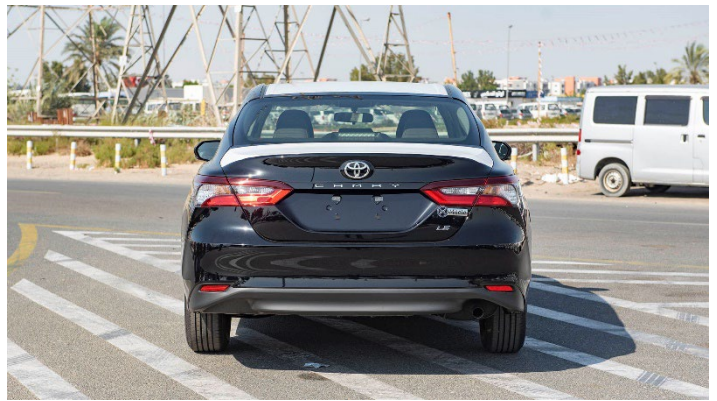

- @MileleMotors
- @MileleCorp
- @MileleMotors
- @MileleCorp
- @MileleCorp