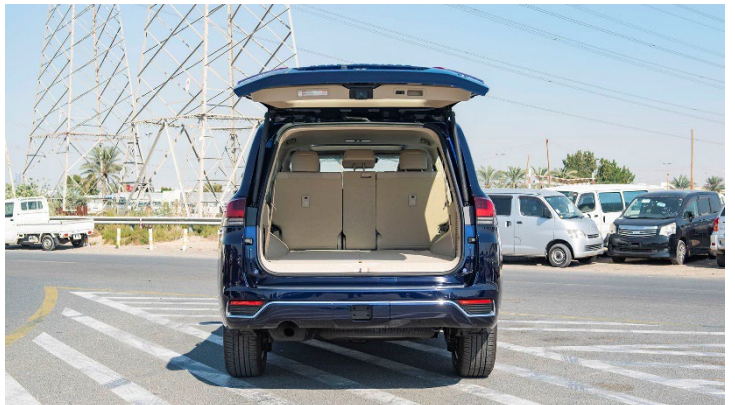

- @MileleMotors
- @MileleCorp
- @MileleMotors
- @MileleCorp
- @MileleCorp