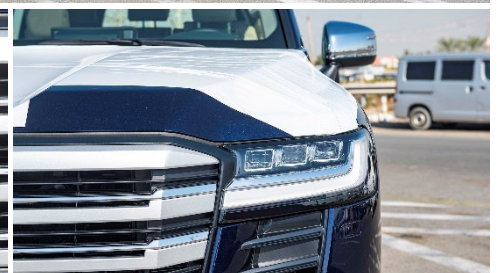

- @MileleMotors
- @MileleCorp
- @MileleMotors
- @MileleCorp
- @MileleCorp