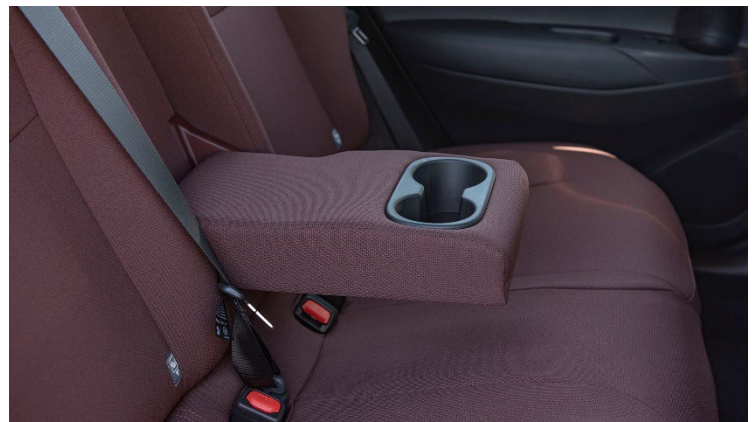

- @MileleMotors
- @MileleCorp
- @MileleMotors
- @MileleCorp
- @MileleCorp

Head office
P.O.Box 6339
AF - 07, Block A, Samari retail
Ras Al Khor3, Dubai - UAE
Tel: + 917504996459
Mail: info@milele.com