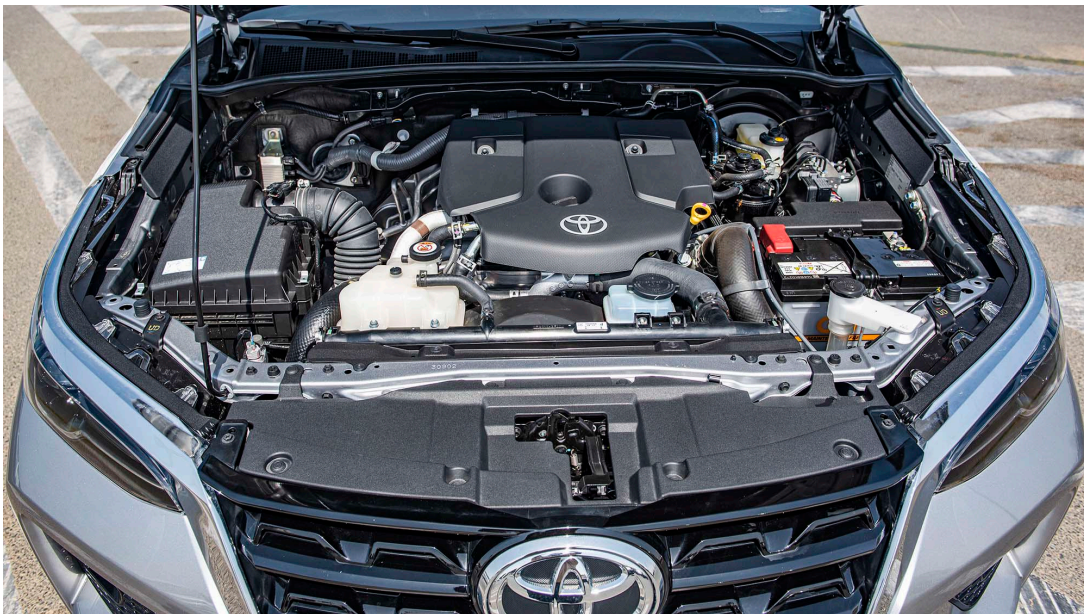

- @MileleMotors
- @MileleCorp
- @MileleMotors
- @MileleCorp
- @MileleCorp