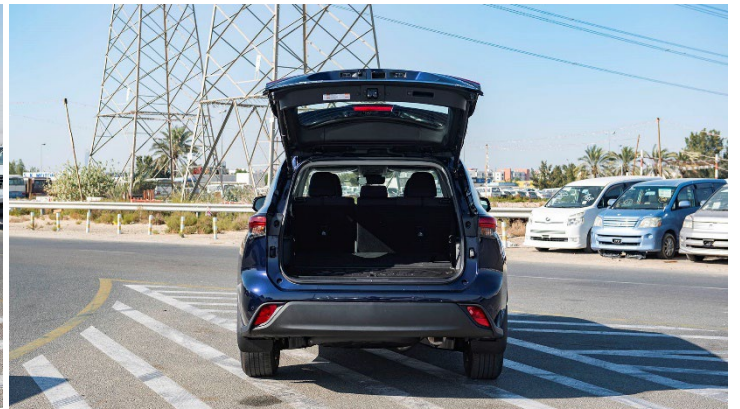

- @MileleMotors
- @MileleCorp
- @MileleMotors
- @MileleCorp
- @MileleCorp