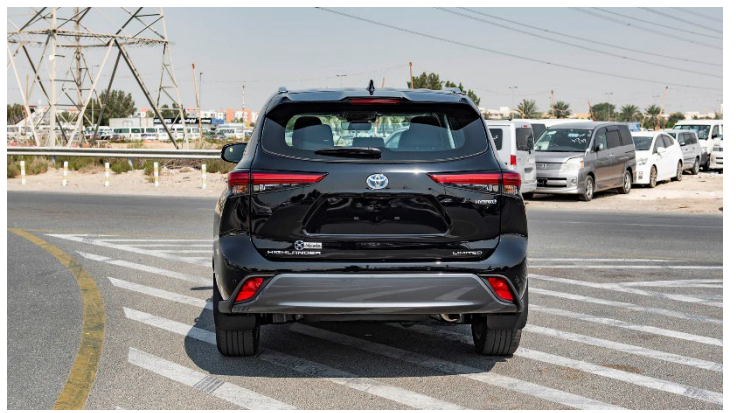

- @MileleMotors
- @MileleCorp
- @MileleMotors
- @MileleCorp
- @MileleCorp