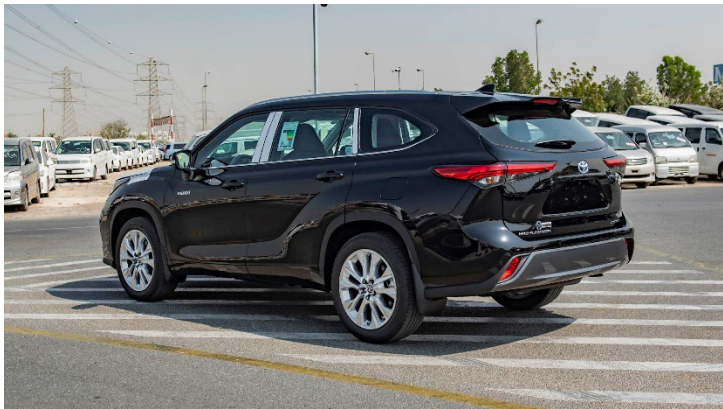

- @MileleMotors
- @MileleCorp
- @MileleMotors
- @MileleCorp
- @MileleCorp