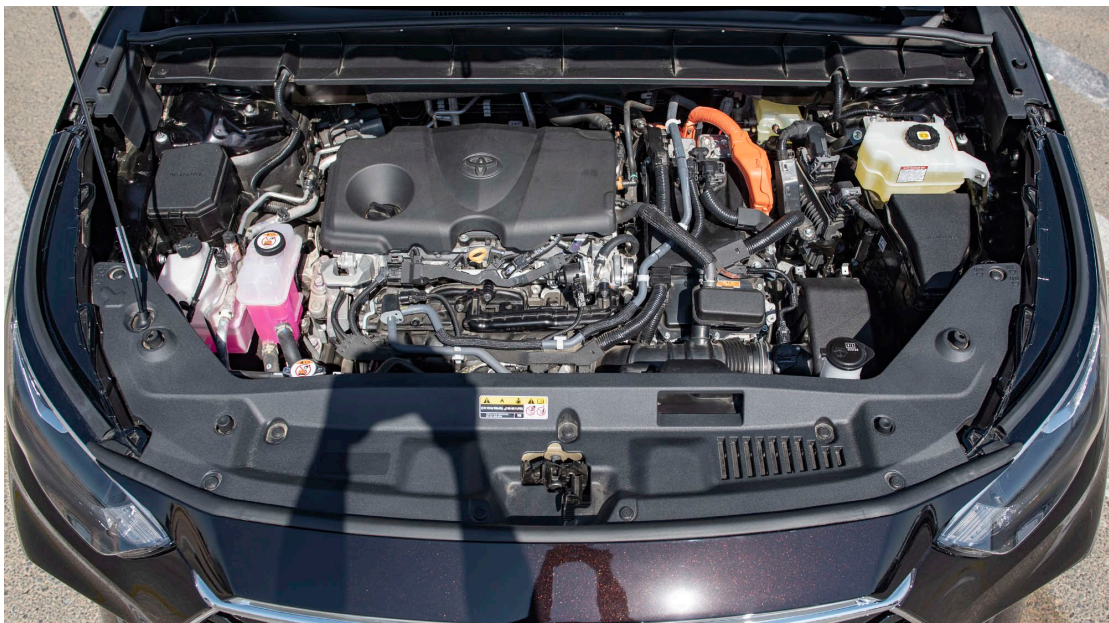

- @MileleMotors
- @MileleCorp
- @MileleMotors
- @MileleCorp
- @MileleCorp