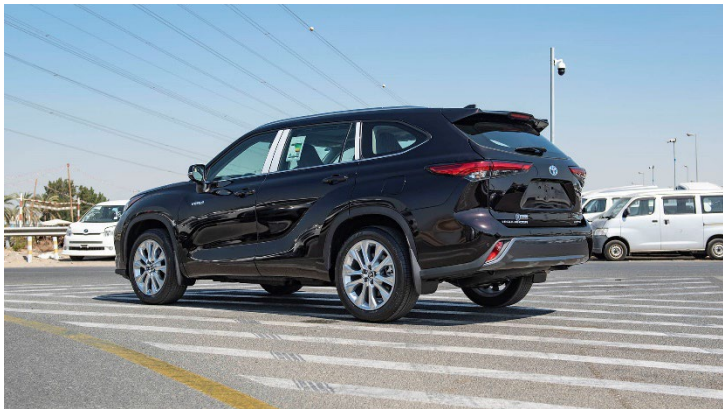

- @MileleMotors
- @MileleCorp
- @MileleMotors
- @MileleCorp
- @MileleCorp