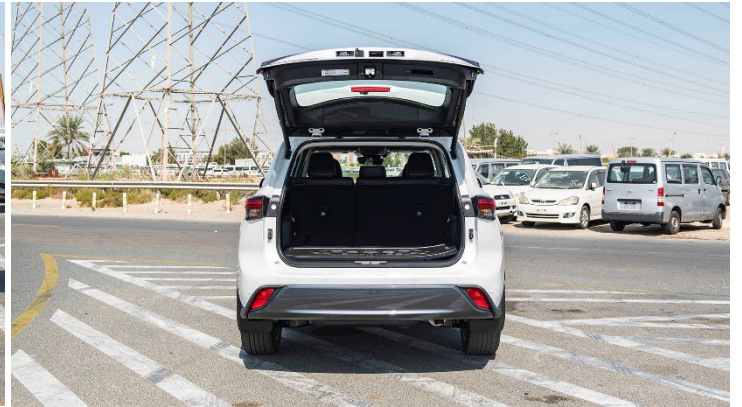

- @MileleMotors
- @MileleCorp
- @MileleMotors
- @MileleCorp
- @MileleCorp