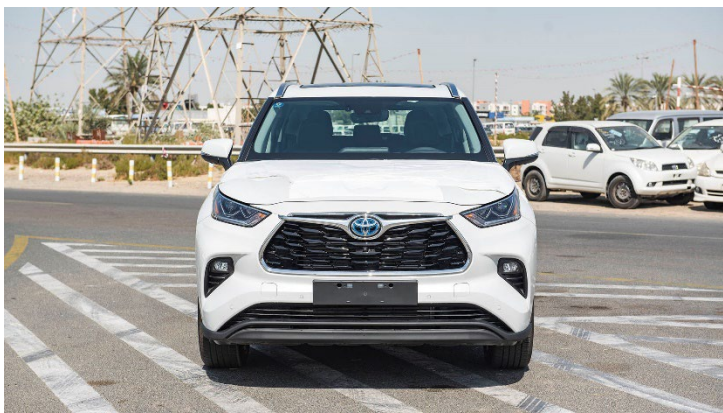

- @MileleMotors
- @MileleCorp
- @MileleMotors
- @MileleCorp
- @MileleCorp