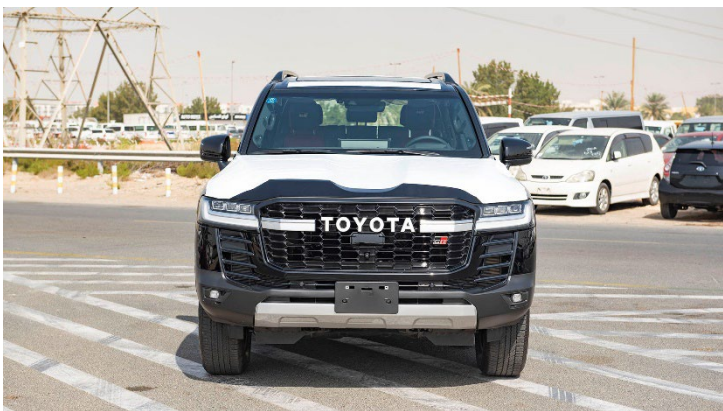

- @MileleMotors
- @MileleCorp
- @MileleMotors
- @MileleCorp
- @MileleCorp