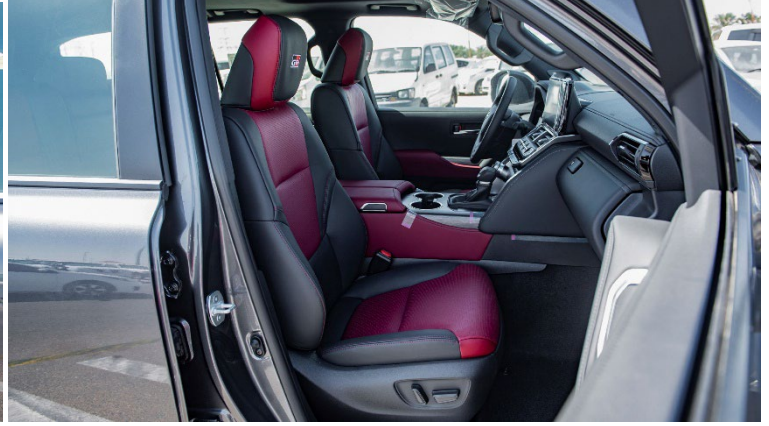

- @MileleMotors
- @MileleCorp
- @MileleMotors
- @MileleCorp
- @MileleCorp

Head office
P.O.Box 6339
AF - 07, Block A, Samari retail
Ras Al Khor3, Dubai - UAE
Tel: + 917504996459
Mail: info@milele.com