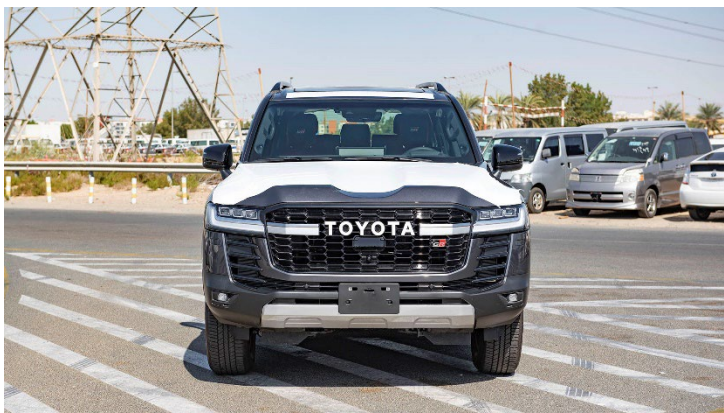

- @MileleMotors
- @MileleCorp
- @MileleMotors
- @MileleCorp
- @MileleCorp