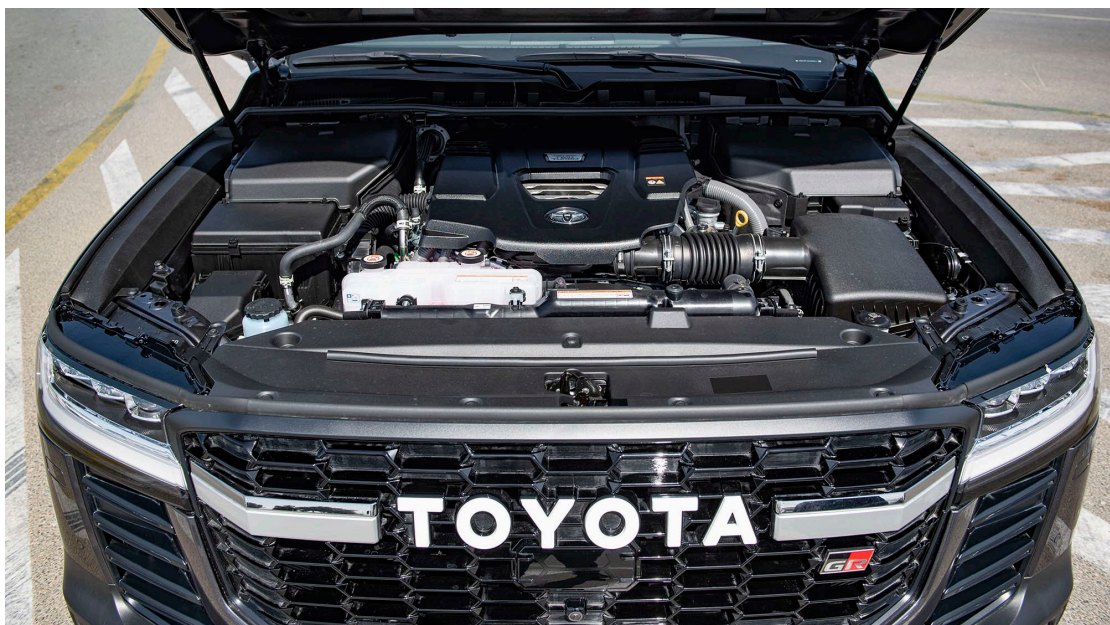

- @MileleMotors
- @MileleCorp
- @MileleMotors
- @MileleCorp
- @MileleCorp