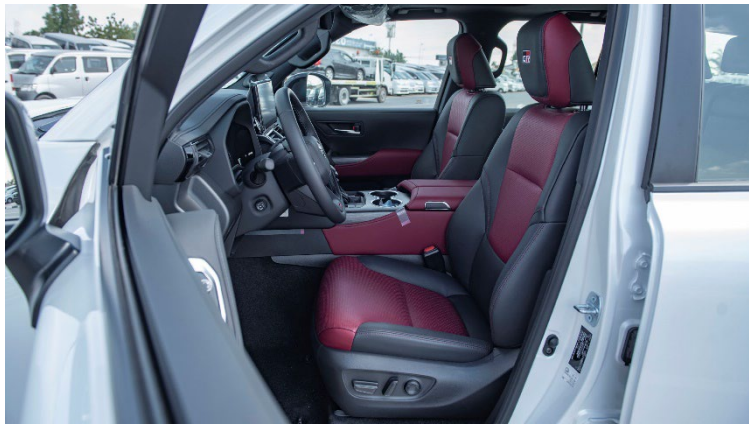

- @MileleMotors
- @MileleCorp
- @MileleMotors
- @MileleCorp
- @MileleCorp

Head office
P.O.Box 6339
AF - 07, Block A, Samari retail
Ras Al Khor3, Dubai - UAE
Tel: + 917504996459
Mail: info@milele.com