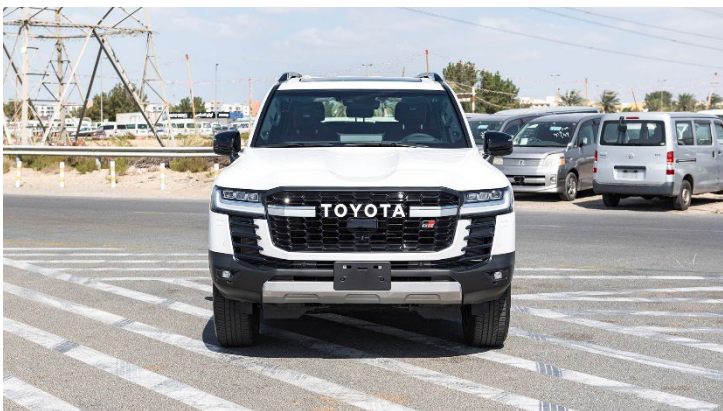

- @MileleMotors
- @MileleCorp
- @MileleMotors
- @MileleCorp
- @MileleCorp