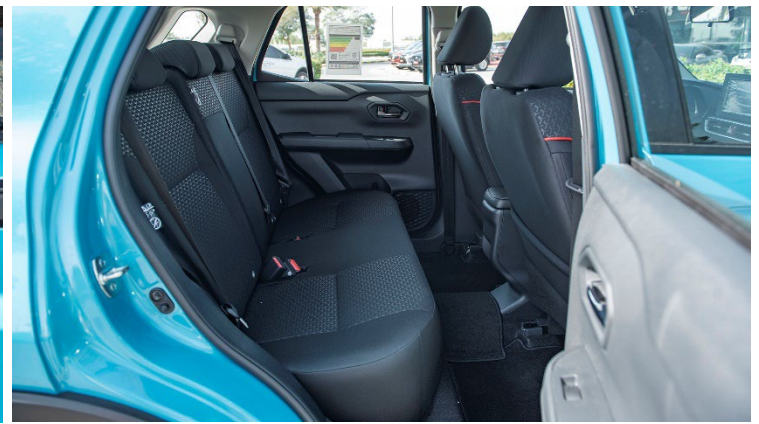

- @MileleMotors
- @MileleCorp
- @MileleMotors
- @MileleCorp
- @MileleCorp

Head office
P.O.Box 6339
AF - 07, Block A, Samari retail
Ras Al Khor3, Dubai - UAE
Tel: + 917504996459
Mail: info@milele.com