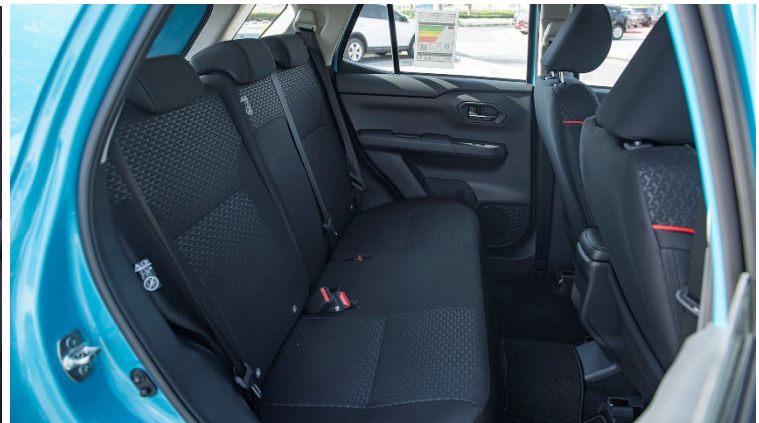

- @MileleMotors
- @MileleCorp
- @MileleMotors
- @MileleCorp
- @MileleCorp

Head office
P.O.Box 6339
AF - 07, Block A, Samari retail
Ras Al Khor3, Dubai - UAE
Tel: + 917504996459
Mail: info@milele.com