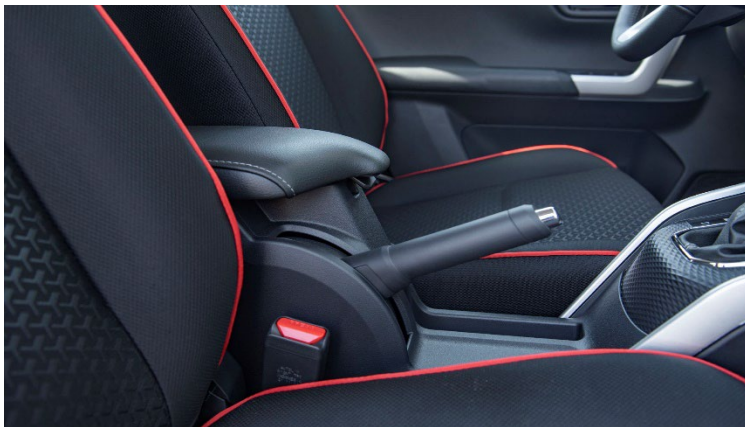

- @MileleMotors
- @MileleCorp
- @MileleMotors
- @MileleCorp
- @MileleCorp

Head office
P.O.Box 6339
AF - 07, Block A, Samari retail
Ras Al Khor3, Dubai - UAE
Tel: + 917504996459
Mail: info@milele.com