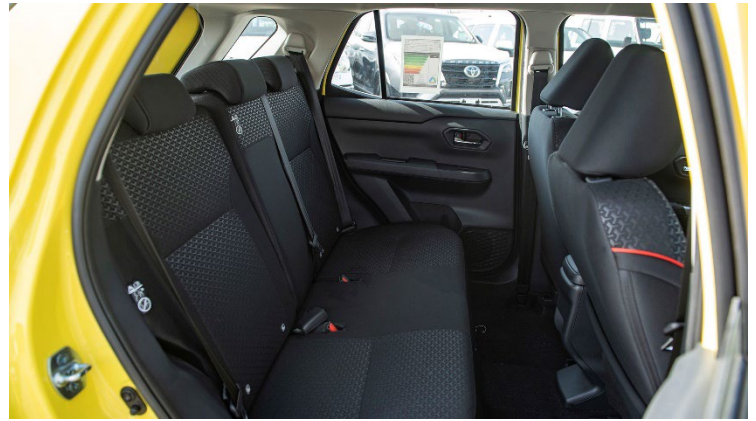

- @MileleMotors
- @MileleCorp
- @MileleMotors
- @MileleCorp
- @MileleCorp

Head office
P.O.Box 6339
AF - 07, Block A, Samari retail
Ras Al Khor3, Dubai - UAE
Tel: + 917504996459
Mail: info@milele.com