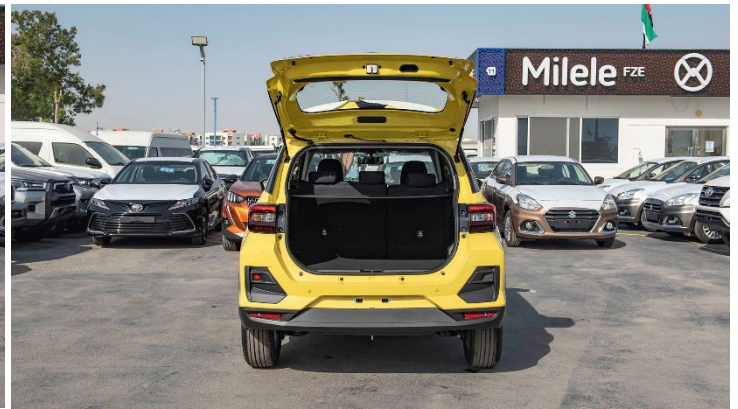

- @MileleMotors
- @MileleCorp
- @MileleMotors
- @MileleCorp
- @MileleCorp