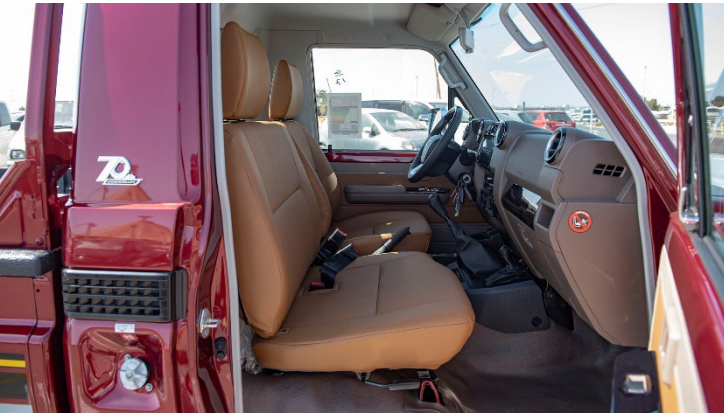

- @MileleMotors
- @MileleCorp
- @MileleMotors
- @MileleCorp
- @MileleCorp