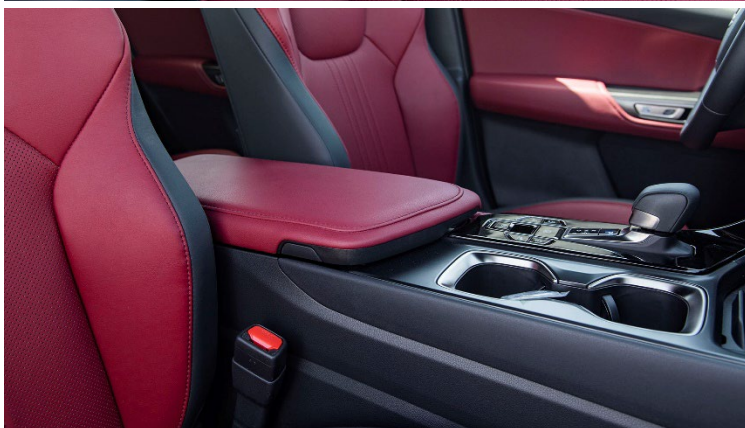

- @MileleMotors
- @MileleCorp
- @MileleMotors
- @MileleCorp
- @MileleCorp

Head office
P.O.Box 6339
AF - 07, Block A, Samari retail
Ras Al Khor3, Dubai - UAE
Tel: + 917504996459
Mail: info@milele.com