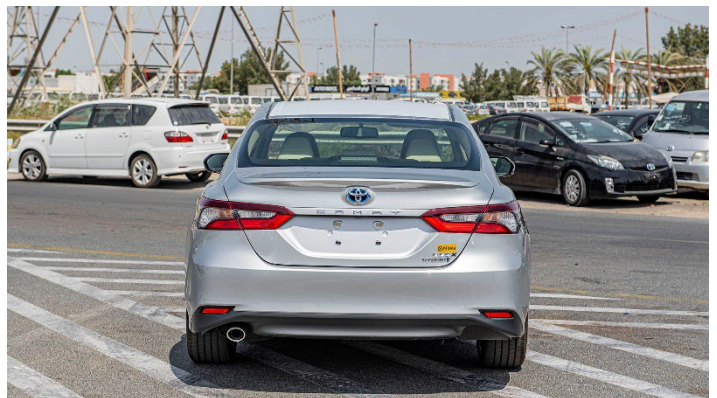

- @MileleMotors
- @MileleCorp
- @MileleMotors
- @MileleCorp
- @MileleCorp