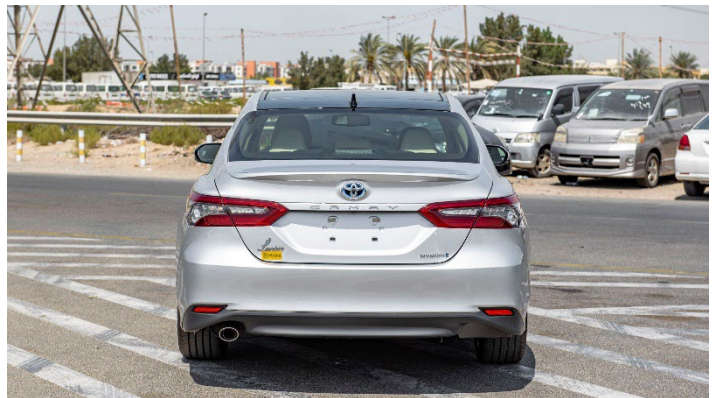

- @MileleMotors
- @MileleCorp
- @MileleMotors
- @MileleCorp
- @MileleCorp