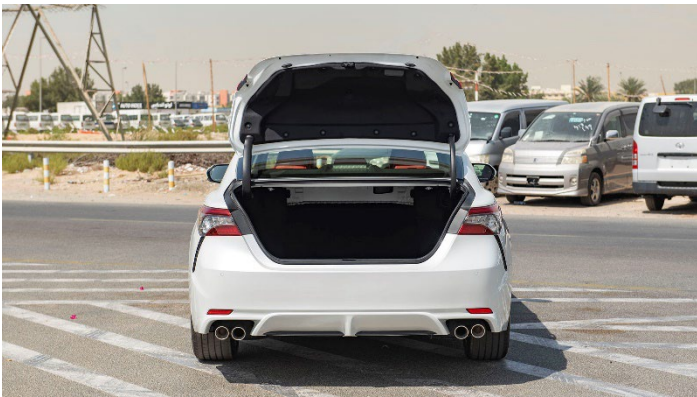

- @MileleMotors
- @MileleCorp
- @MileleMotors
- @MileleCorp
- @MileleCorp