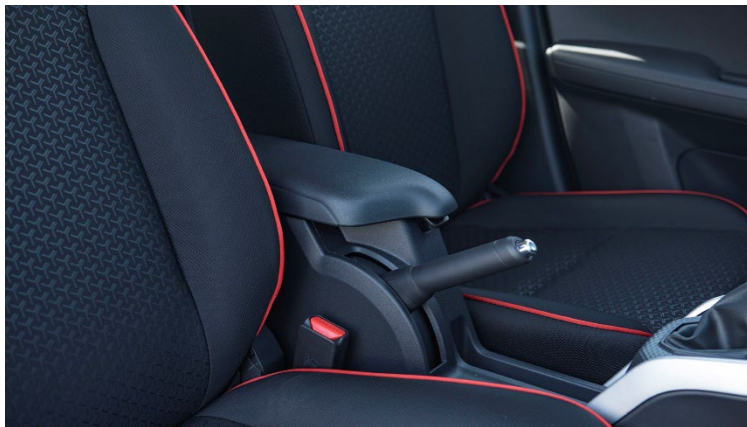

- @MileleMotors
- @MileleCorp
- @MileleMotors
- @MileleCorp
- @MileleCorp

Head office
P.O.Box 6339
AF - 07, Block A, Samari retail
Ras Al Khor3, Dubai - UAE
Tel: + 917504996459
Mail: info@milele.com