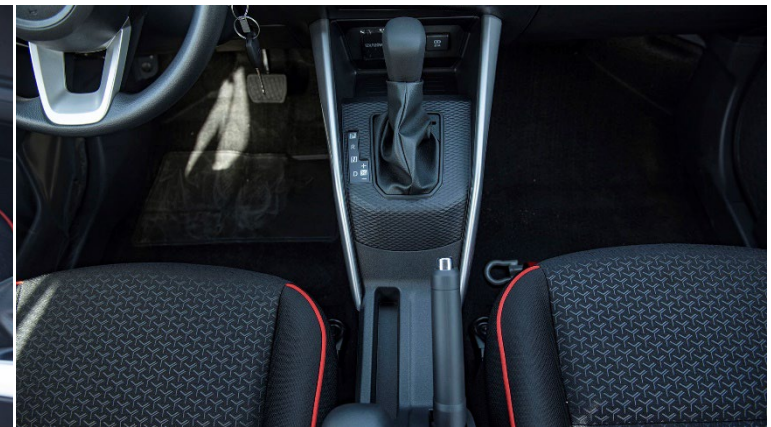

- @MileleMotors
- @MileleCorp
- @MileleMotors
- @MileleCorp
- @MileleCorp

Head office
P.O.Box 6339
AF - 07, Block A, Samari retail
Ras Al Khor3, Dubai - UAE
Tel: + 917504996459
Mail: info@milele.com