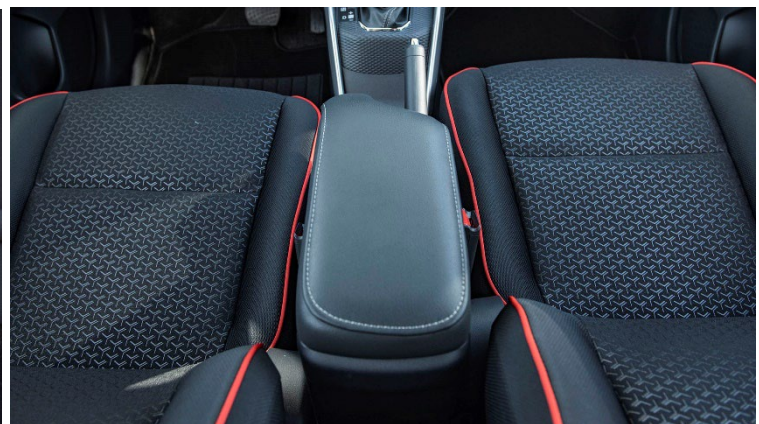

- @MileleMotors
- @MileleCorp
- @MileleMotors
- @MileleCorp
- @MileleCorp