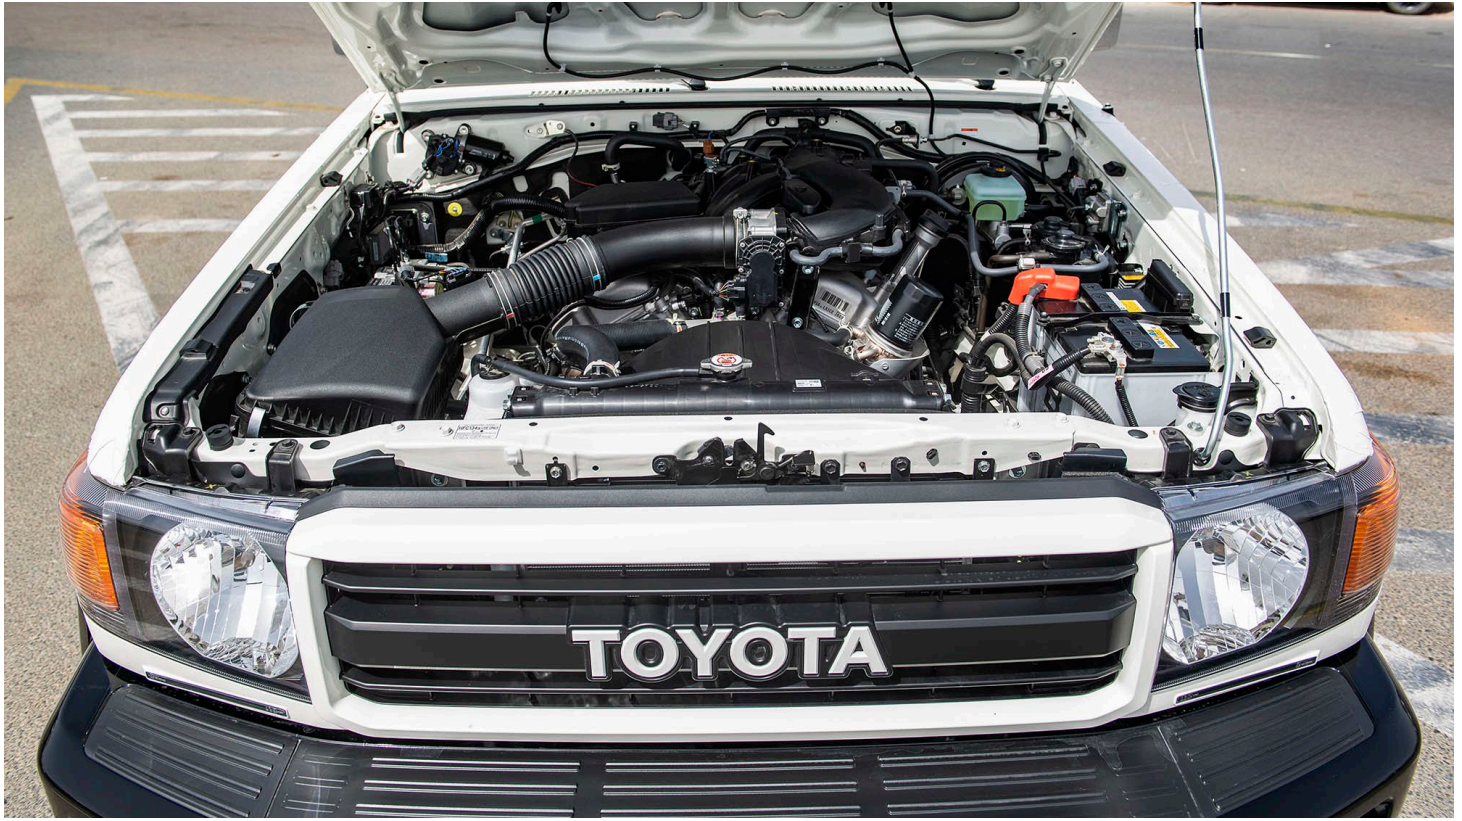

Head office
P.O.Box 6339
AF - 07, Block A, Samari retail
Ras Al Khor3, Dubai - UAE
Tel: + 917504996459
Mail: info@milele.com