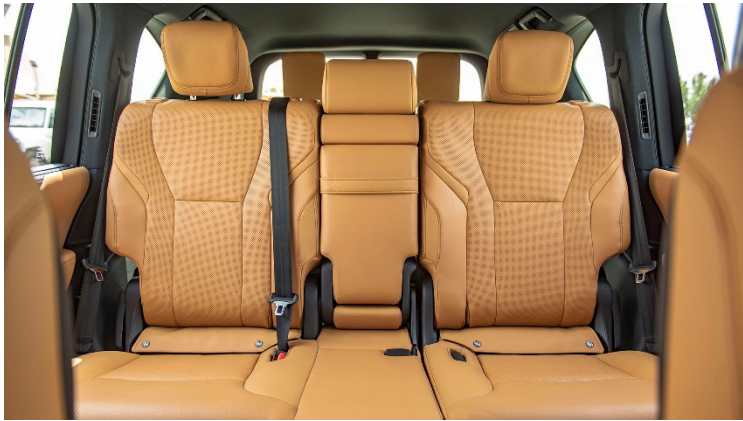

- @MileleMotors
- @MileleCorp
- @MileleMotors
- @MileleCorp
- @MileleCorp