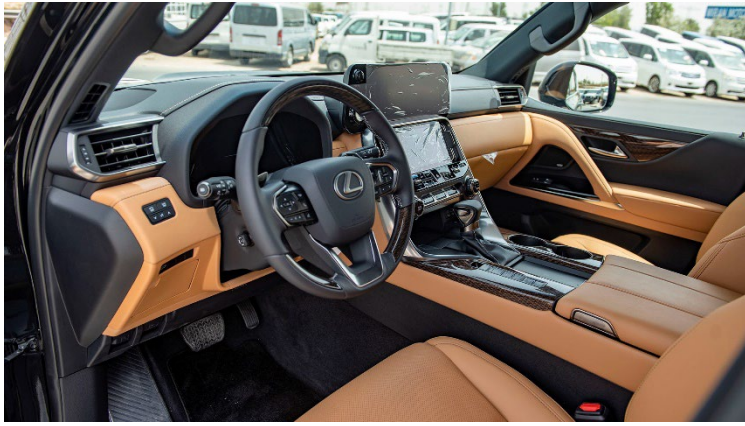

- @MileleMotors
- @MileleCorp
- @MileleMotors
- @MileleCorp
- @MileleCorp

Head office
P.O.Box 6339
AF - 07, Block A, Samari retail
Ras Al Khor3, Dubai - UAE
Tel: + 917504996459
Mail: info@milele.com