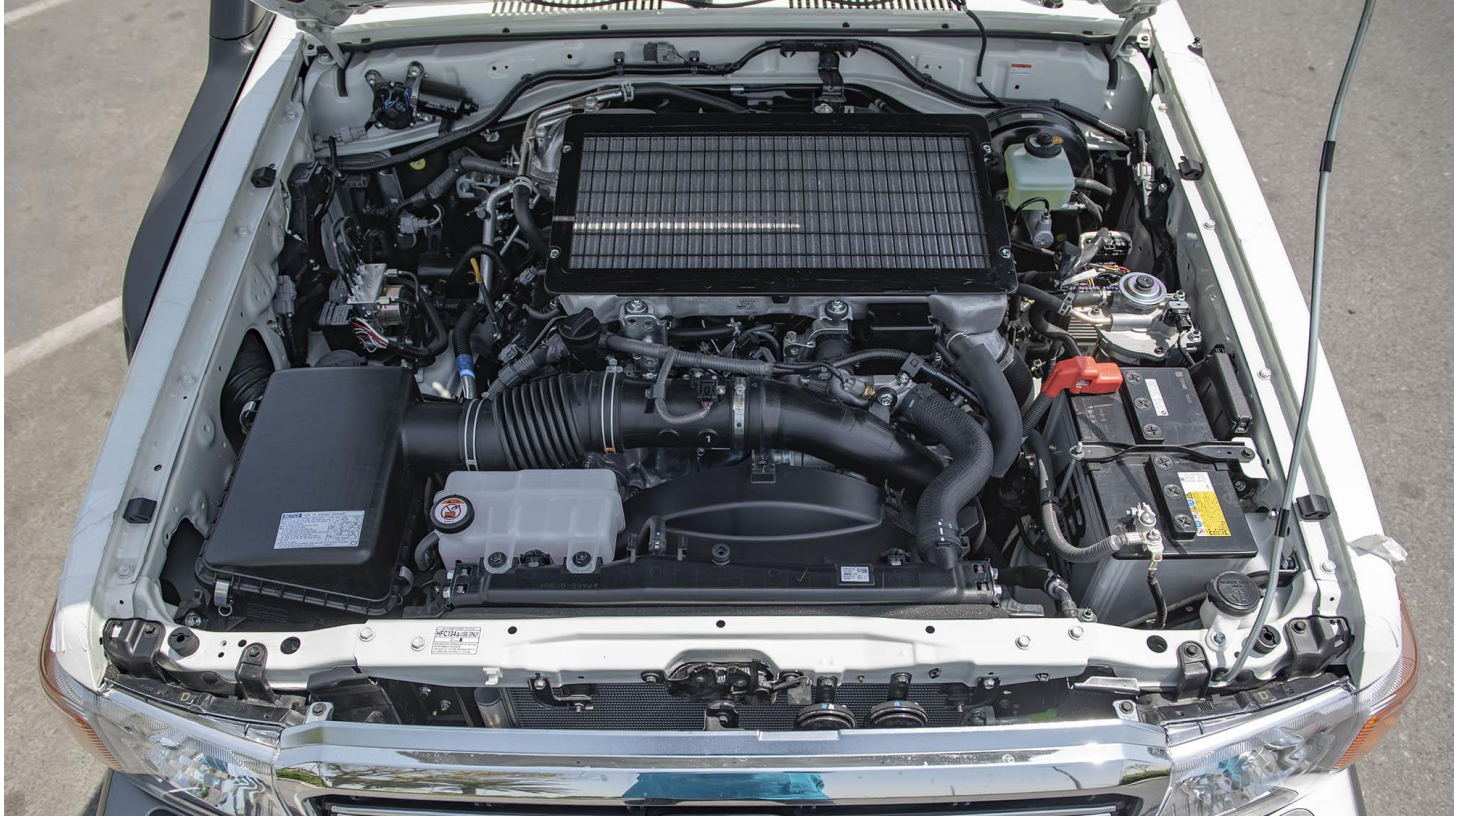

Head office
P.O.Box 6339
AF - 07, Block A, Samari retail
Ras Al Khor3, Dubai - UAE
Tel: + 917504996459
Mail: info@milele.com