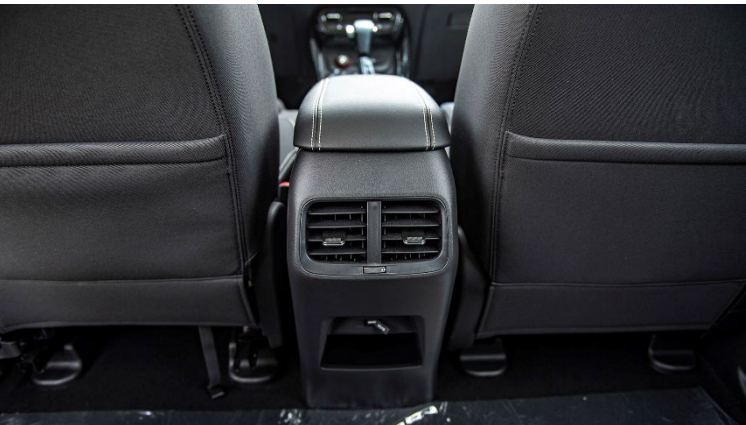

- @MileleMotors
- @MileleCorp
- @MileleMotors
- @MileleCorp
- @MileleCorp