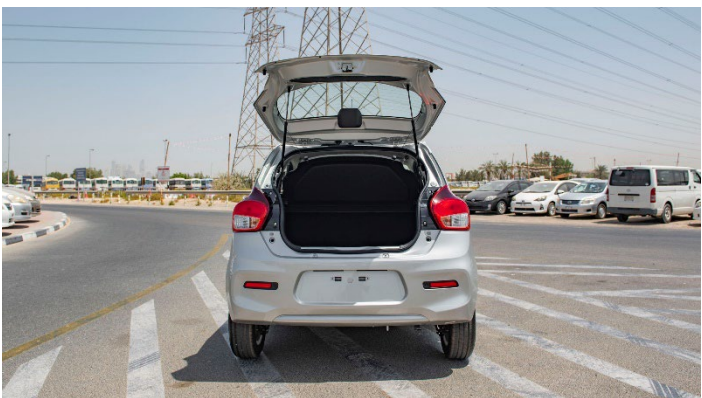

- @MileleMotors
- @MileleCorp
- @MileleMotors
- @MileleCorp
- @MileleCorp