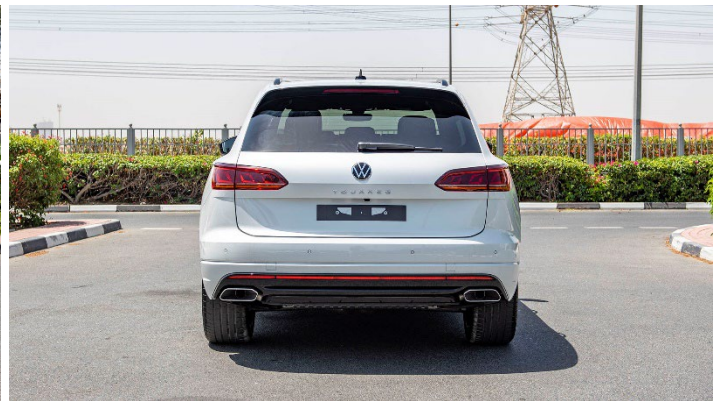

- @MileleMotors
- @MileleCorp
- @MileleMotors
- @MileleCorp
- @MileleCorp